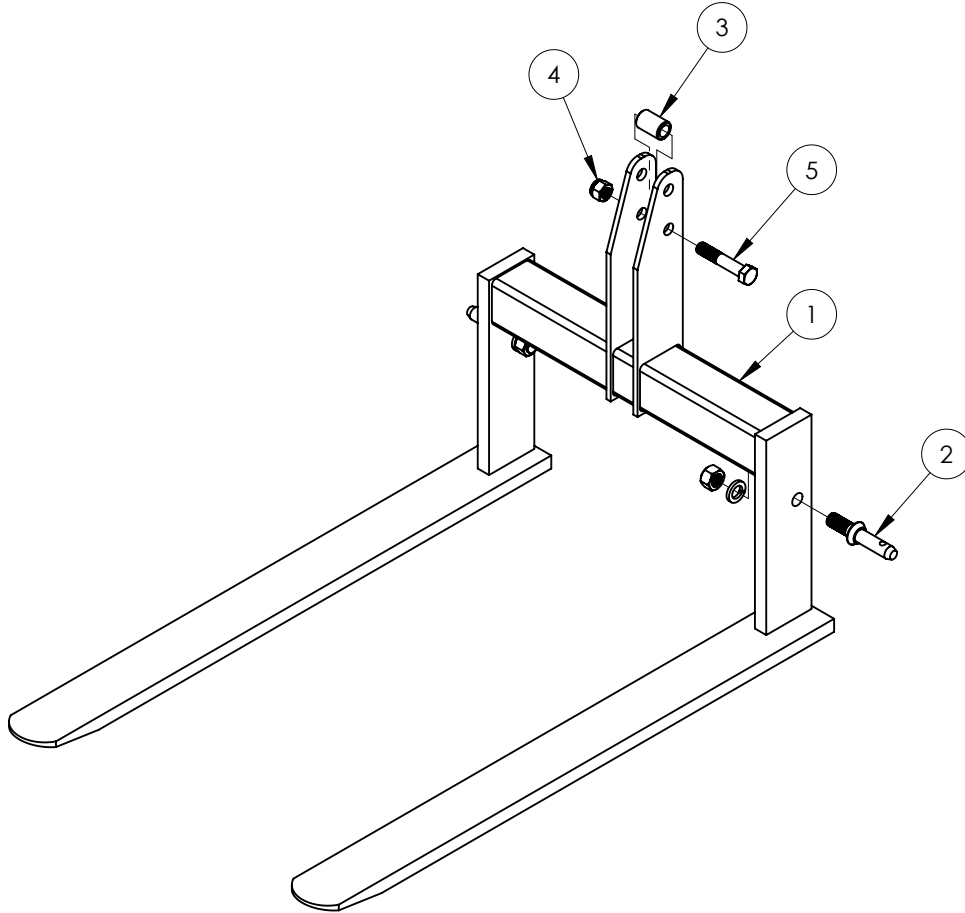

1200 3 POINT FORK ASSEMBLY

ITEM NO.	PART NUMBER	DESCRIPTION	QTY.
1	RA-1200	1200 3 Point Fork Weldment	1
2	P728	Cat 1 Draw Pin	2
3	CP-0164-4	Top link Bushing	1
4	064-014-1	Nylock Nut, 3/4"-10 NC	1
5	007-211-1	Hex Head Cap Screw, 3/4-10 X 4 NC Gr.5	1

1500 3 POINT FORK ASSEMBLY

ITEM NO.	PART NUMBER	DESCRIPTION	QTY.
1	RA-1500	1500 3 Point Fork Weldment	1
2	P728	Cat 1 Draw Pin	2
3	CP-0164-4	Top link Bushing	1
4	064-014-1	Nylock Nut, 3/4"-10 NC	1
5	007-211-1	Hex Head Cap Screw, 3/4-10 X 4 NC Gr.5	1

2000 3 POINT FORK ASSEMBLY

ITEM NO.	PART NUMBER	DESCRIPTION	QTY.
1	RA-2000	2000 3 Point Fork Weldment	1
2	P728	Cat 1 Draw Pin	2
3	064-014-1	Nylock Nut, 3/4"-10 NC	1
4	007-211-1	Hex Head Cap Screw, 3/4-10 X 4 NC Gr.5	1
5	CP-0164-4	Top link Bushing	1

1500-A 3PT. FORK ASSEMBLY

ITEM	QTY	PART NO	DESCRIPTION
1	1	1500A-FRAME	Frame Weldment
2	1	1500A-30	Fork Pin
3	2	1500A-20	Fork Weldment
4	2	FLA-1209	Set Collar 1 1/4"
5	2	P728	Draw Pin