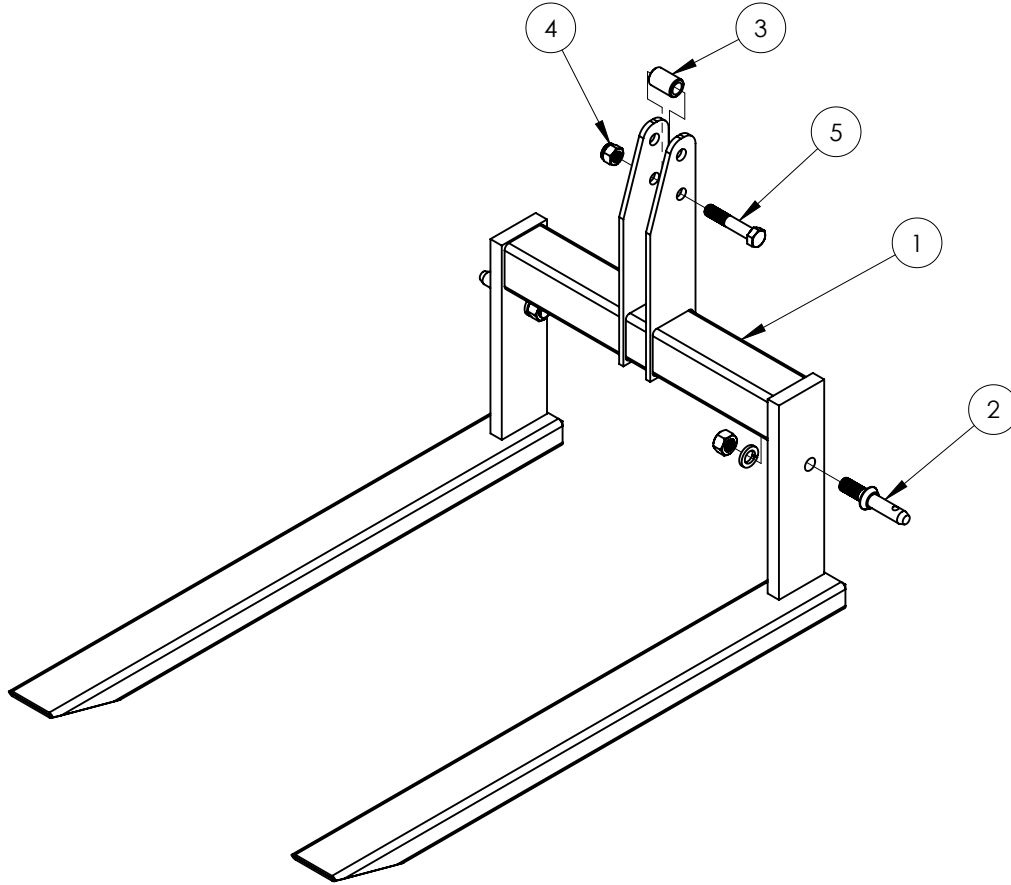

1200 3 POINT FORK ASSEMBLY

ITEM NO.	PART NUMBER	DESCRIPTION	QTY.
1	RA-1200	1200 3 Point Fork Weldment	1
2	P728	Cat 1 Draw Pin	2
3	CP-0164-4	Top link Bushing	1
4	064-014-1	Nylock Nut, 3/4"-10 NC	1
5	007-211-1	Hex Head Cap Screw, 3/4-10 X 4 NC Gr.5	1

1500 3 POINT FORK ASSEMBLY

ITEM NO.	PART NUMBER	DESCRIPTION	QTY.
1	RA-1500	1500 3 Point Fork Weldment	1
2	P728	Cat 1 Draw Pin	2
3	CP-0164-4	Top link Bushing	1
4	064-014-1	Nylock Nut, 3/4"-10 NC	1
5	007-211-1	Hex Head Cap Screw, 3/4-10 X 4 NC Gr.5	1

2000 3 POINT FORK ASSEMBLY

ITEM NO.	PART NUMBER	DESCRIPTION	QTY.
1	RA-2000	2000 3 Point Fork Weldment	1
2	P728	Cat 1 Draw Pin	2
3	064-014-1	Nylock Nut, 3/4"-10 NC	1
4	007-211-1	Hex Head Cap Screw, 3/4-10 X 4 NC Gr.5	1
5	CP-0164-4	Top link Bushing	1

1500-A 3PT. FORK ASSEMBLY

ITEM	QTY	PART NO	DESCRIPTION
1	1	1500A-FRAME	Frame Weldment
2	1	1500A-30	Fork Pin
3	2	1500A-20	Fork Weldment
4	2	FLA-1209	Set Collar 1 1/4"
5	2	P728	Draw Pin