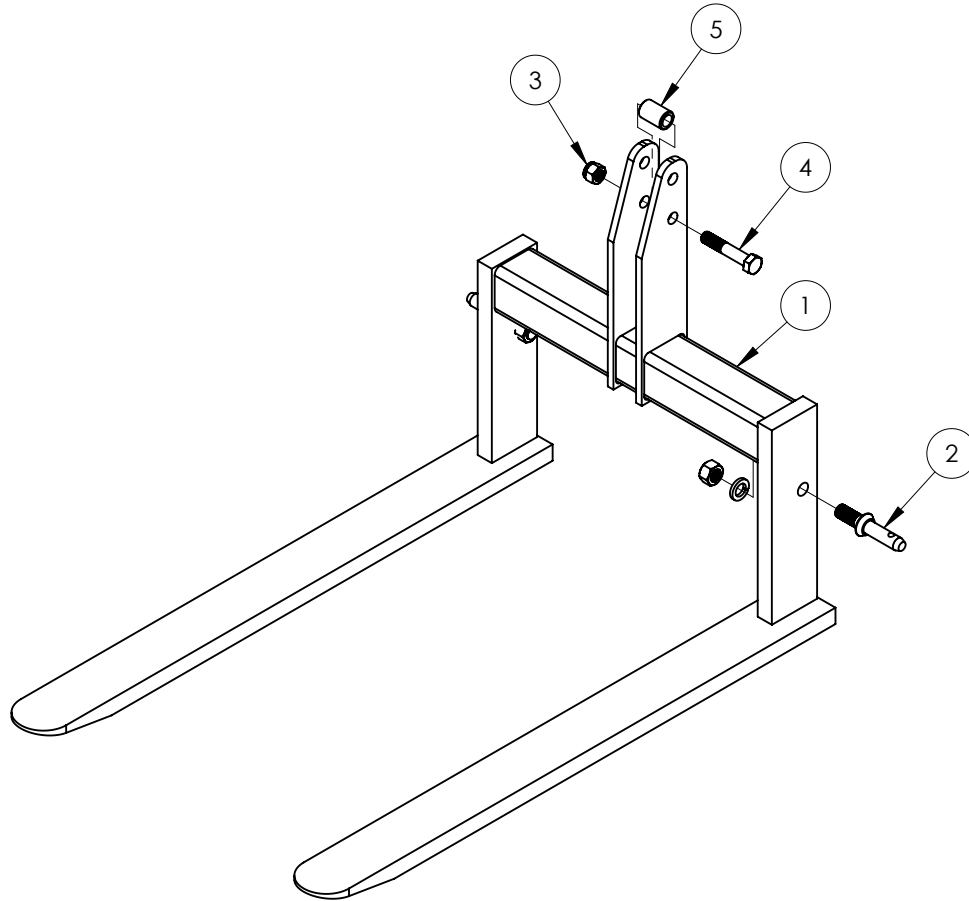

1200 3 POINT FORK ASSEMBLY

ITEM NO.	PART NUMBER	DESCRIPTION	QTY.
1	RA-1200	1200 3 Point Fork Weldment	1
2	P728	Cat 1 Draw Pin	2
3	CP-0164-4	Top link Bushing	1
4	064-014-1	Nylock Nut, 3/4"-10 NC	1
5	007-211-1	Hex Head Cap Screw, 3/4-10 X 4 NC Gr.5	1

1500 3 POINT FORK ASSEMBLY

ITEM NO.	PART NUMBER	DESCRIPTION	QTY.
1	RA-1500	1500 3 Point Fork Weldment	1
2	P728	Cat 1 Draw Pin	2
3	CP-0164-4	Top link Bushing	1
4	064-014-1	Nylock Nut, 3/4"-10 NC	1
5	007-211-1	Hex Head Cap Screw, 3/4-10 X 4 NC Gr.5	1

2000 3 POINT FORK ASSEMBLY

ITEM NO.	PART NUMBER	DESCRIPTION	QTY.
1	RA-2000	2000 3 Point Fork Weldment	1
2	P728	Cat 1 Draw Pin	2
3	064-014-1	Nylock Nut, 3/4"-10 NC	1
4	007-211-1	Hex Head Cap Screw, 3/4-10 X 4 NC Gr.5	1
5	CP-0164-4	Top link Bushing	1

1500-A 3PT. FORK ASSEMBLY

ITEM	QTY	PART NO	DESCRIPTION
1	1	1500A-FRAME	Frame Weldment
2	1	1500A-30	Fork Pin
3	2	1500A-20	Fork Weldment
4	2	FLA-1209	Set Collar 1 1/4"
5	2	P728	Draw Pin