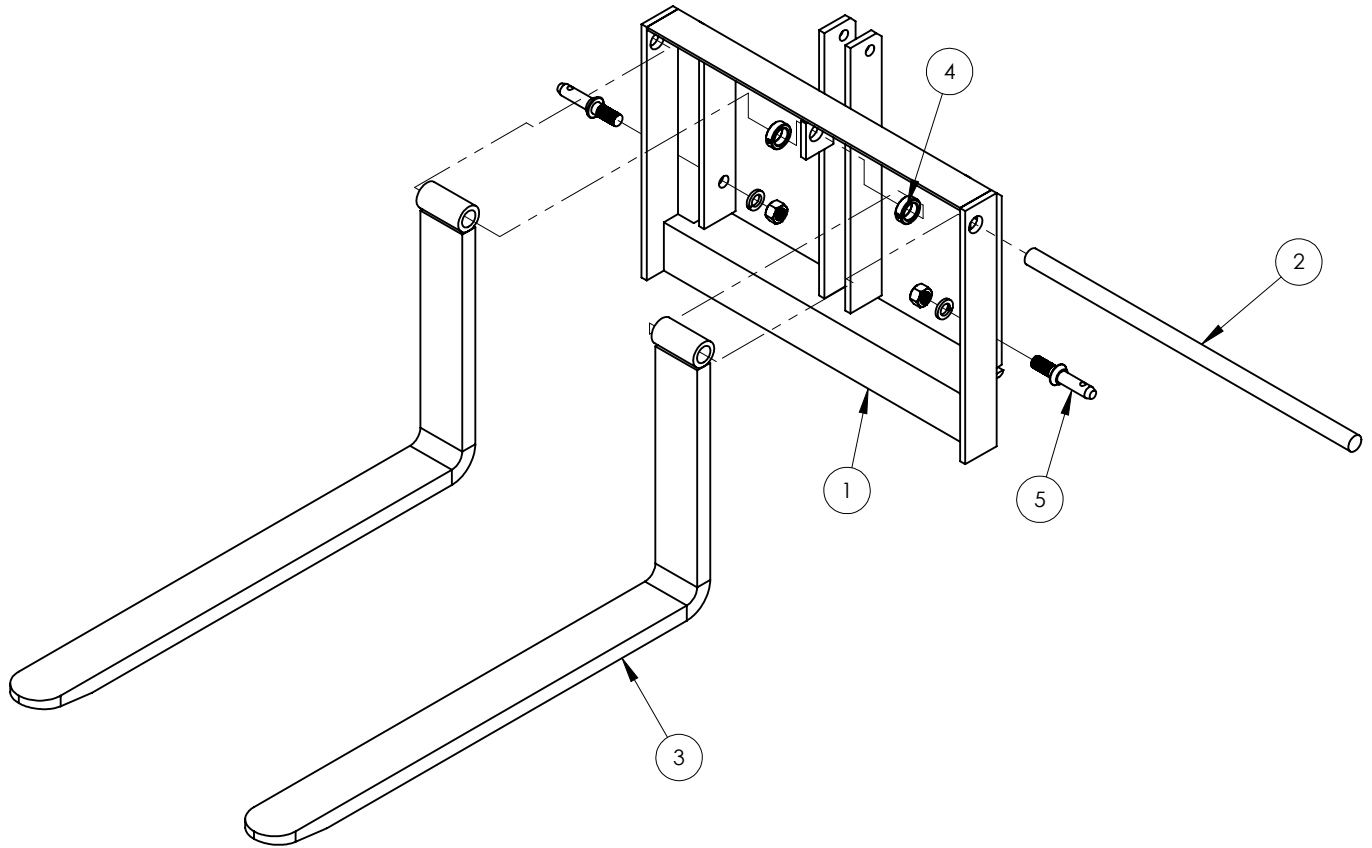

1200 3 POINT FORK ASSEMBLY

ITEM NO.	PART NUMBER	DESCRIPTION	QTY.
1	RA-1200	1200 3 Point Fork Weldment	1
2	P728	Cat 1 Draw Pin	2
3	CP-0164-4	Top link Bushing	1
4	064-014-1	Nylock Nut, 3/4"-10 NC	1
5	007-211-1	Hex Head Cap Screw, 3/4-10 X 4 NC Gr.5	1

1500 3 POINT FORK ASSEMBLY

ITEM NO.	PART NUMBER	DESCRIPTION	QTY.
1	RA-1500	1500 3 Point Fork Weldment	1
2	P728	Cat 1 Draw Pin	2
3	CP-0164-4	Top link Bushing	1
4	064-014-1	Nylock Nut, 3/4"-10 NC	1
5	007-211-1	Hex Head Cap Screw, 3/4-10 X 4 NC Gr.5	1

2000 3 POINT FORK ASSEMBLY

ITEM NO.	PART NUMBER	DESCRIPTION	QTY.
1	RA-2000	2000 3 Point Fork Weldment	1
2	P728	Cat 1 Draw Pin	2
3	064-014-1	Nylock Nut, 3/4"-10 NC	1
4	007-211-1	Hex Head Cap Screw, 3/4-10 X 4 NC Gr.5	1
5	CP-0164-4	Top link Bushing	1

1500-A 3PT. FORK ASSEMBLY

ITEM	QTY	PART NO	DESCRIPTION
1	1	1500A-FRAME	Frame Weldment
2	1	1500A-30	Fork Pin
3	2	1500A-20	Fork Weldment
4	2	FLA-1209	Set Collar 1 1/4"
5	2	P728	Draw Pin