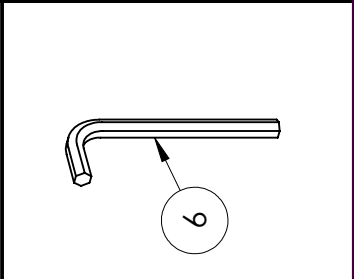

**TB-TOOTH BAR ASSEMBLY**

## TB-TOOTH BAR ASSEMBLY

ITEM	QTY	PART NO	DESCRIPTION
1	1	TB-2042	42" Tooth Bar Weldment w/ 2, RTB-054 & 3, RTB-055 (not shown)
	1	TB-2048	48" Tooth Bar Weldment w/ 2, RTB-054 & 4, RTB-055
	1	TB-2054	54" Tooth Bar Weldment w/ 3, RTB-054 & 4, RTB-055 (not shown)
	1	TB-2060	60" Tooth Bar Weldment w/ 3, RTB-054 & 4, RTB-055 (not shown)
	1	TB-2066	66" Tooth Bar Weldment w/ 4, RTB-054 & 4, RTB-055 (not shown)
	1	TB-2072	72" Tooth Bar Weldment w/ 4, RTB-054 & 4, RTB-055 (not shown)
2	*	TB-055	Point w/ Set Screw Hole
3	*	TB-054	Point
4	**	TB-056	1/2"-13 X 1 3/4" Cup Point Socket Set Screw
5	**	TB-057	1/2"-13 Acorn/Cap Nut
6	1	TB-058	1/4" Allen Wrench