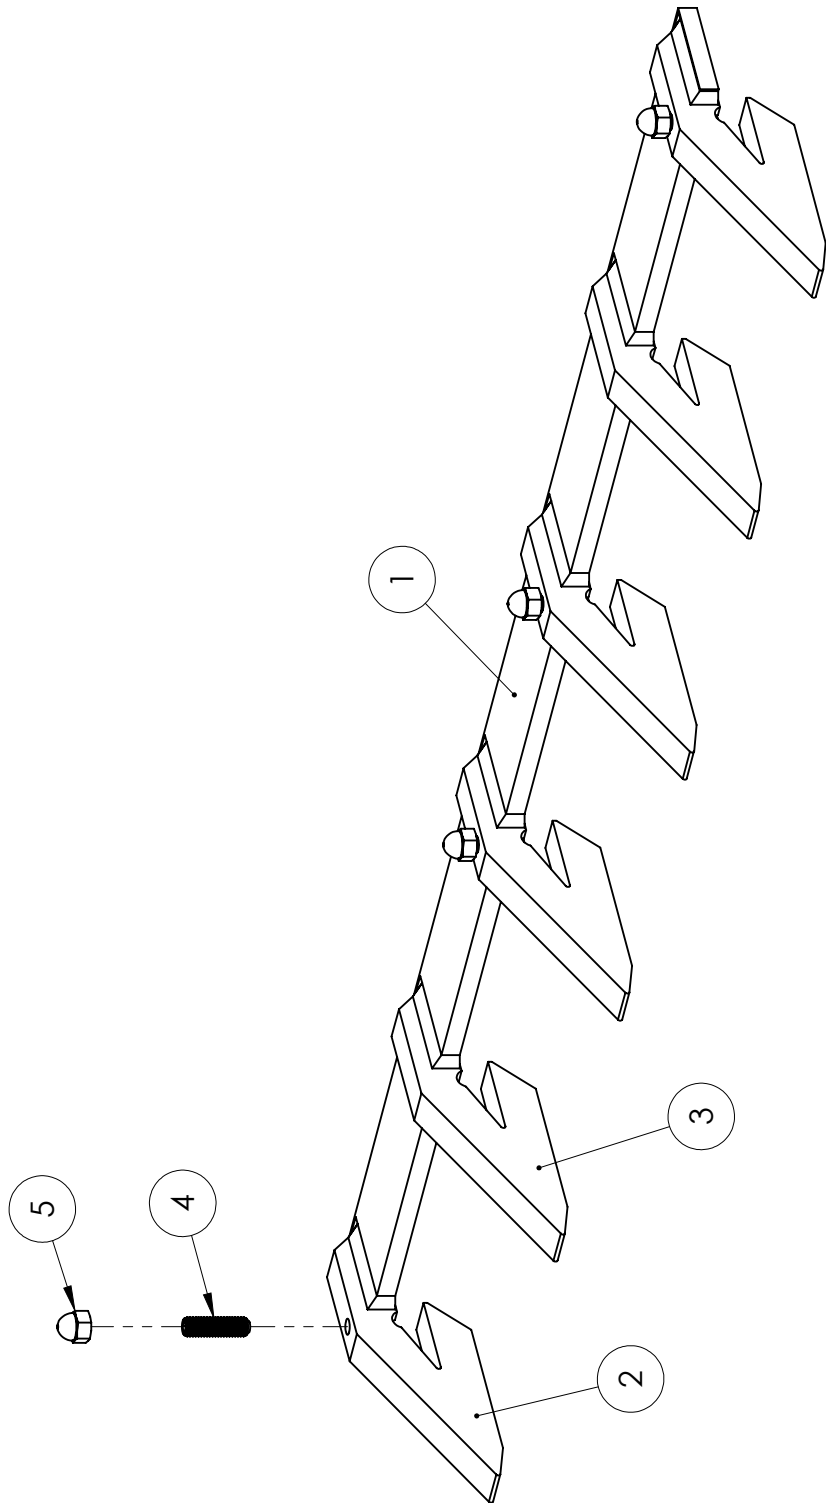

**TB-TOOTH BAR ASSEMBLY**

## TB-TOOTH BAR ASSEMBLY

ITEM	QTY	PART NO	DESCRIPTION
1	1	TB-2042	42" Tooth Bar Weldment w/ 2, RTB-054 & 3, RTB-055 (not shown)
	1	TB-2048	48" Tooth Bar Weldment w/ 2, RTB-054 & 4, RTB-055
	1	TB-2054	54" Tooth Bar Weldment w/ 3, RTB-054 & 4, RTB-055 (not shown)
	1	TB-2060	60" Tooth Bar Weldment w/ 3, RTB-054 & 4, RTB-055 (not shown)
	1	TB-2066	66" Tooth Bar Weldment w/ 4, RTB-054 & 4, RTB-055 (not shown)
	1	TB-2072	72" Tooth Bar Weldment w/ 4, RTB-054 & 4, RTB-055 (not shown)
2	*	TB-055	Point w/ Set Screw Hole
3	*	TB-054	Point
4	**	TB-056	1/2"-13 X 1 3/4" Cup Point Socket Set Screw
5	**	TB-057	1/2"-13 Acorn/Cap Nut
6	1	TB-058	1/4" Allen Wrench

\* Refer to Descriptions of Item 1 for Quantities

\*\* Quantities are identical to the Quantity of TB-055 for each model