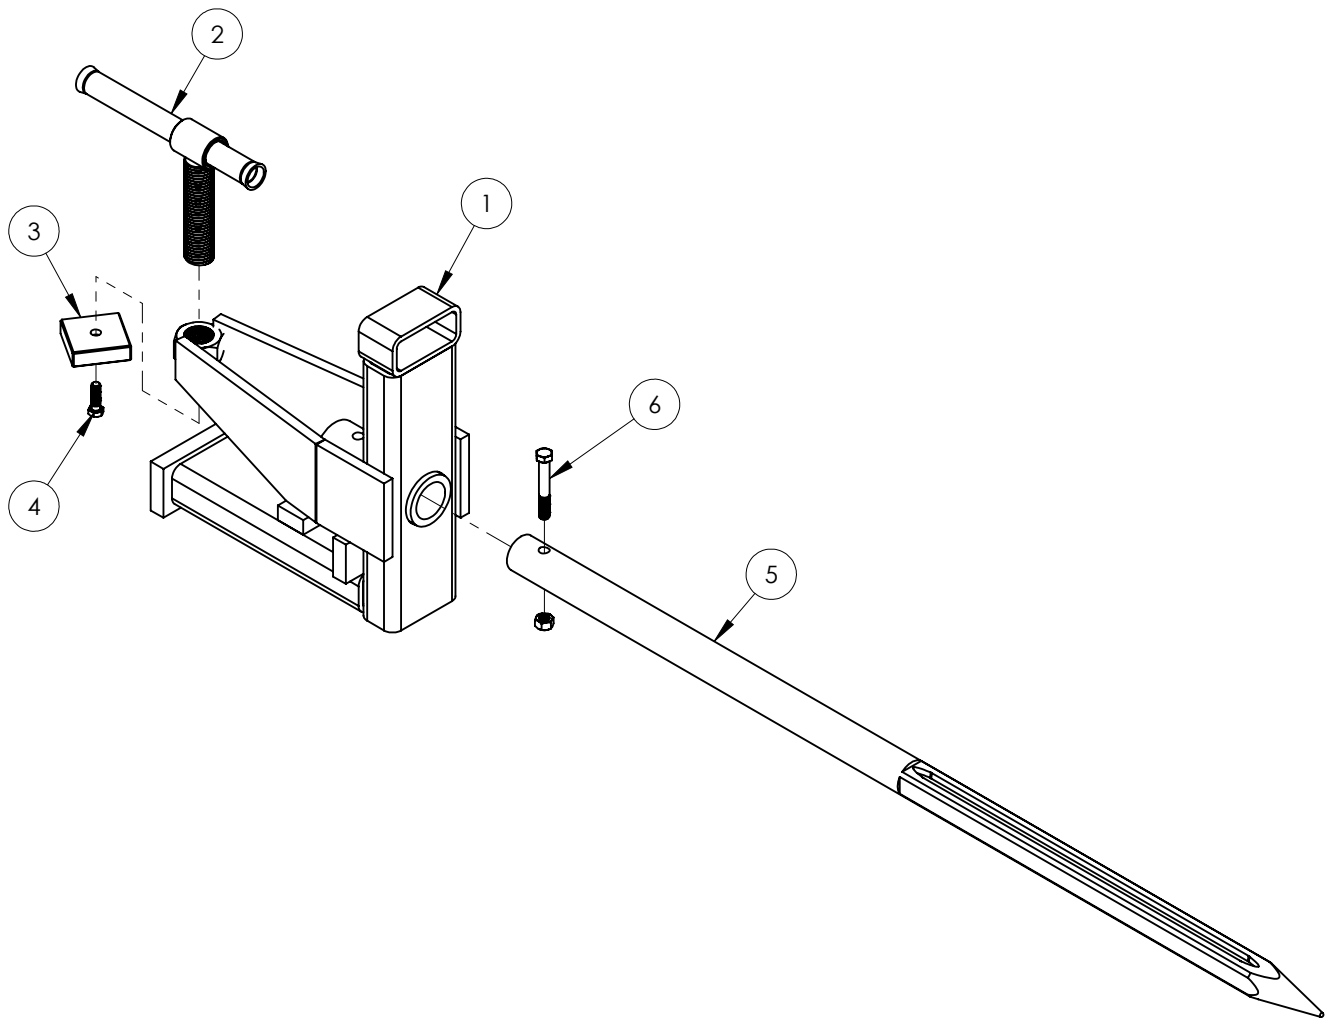

CBS-3000 CLAMP ON BALE SPEAR ASSEMBLY

ITEM	QTY	PART NO	DESCRIPTION
1	1	CBS-0100	Bale Spear Clamp Weldment
2	1	BF-1000-02	Threaded Handle
3	1	BF-1000-03	Clamp Pad
4	1	BF-4000-04	3/8" x 1 1/2" Gr. 8 NC Cap Screw
5	1	CBS-0110	Spear -- 47 1/4" Long
6	1	CBS-0111	7/16" x 3" Gr. 8 NC Cap Screw w/Lock Nut
	REF	CF-1000-9	Complete Handle Assembly -- Includes Items 2,3 & 4