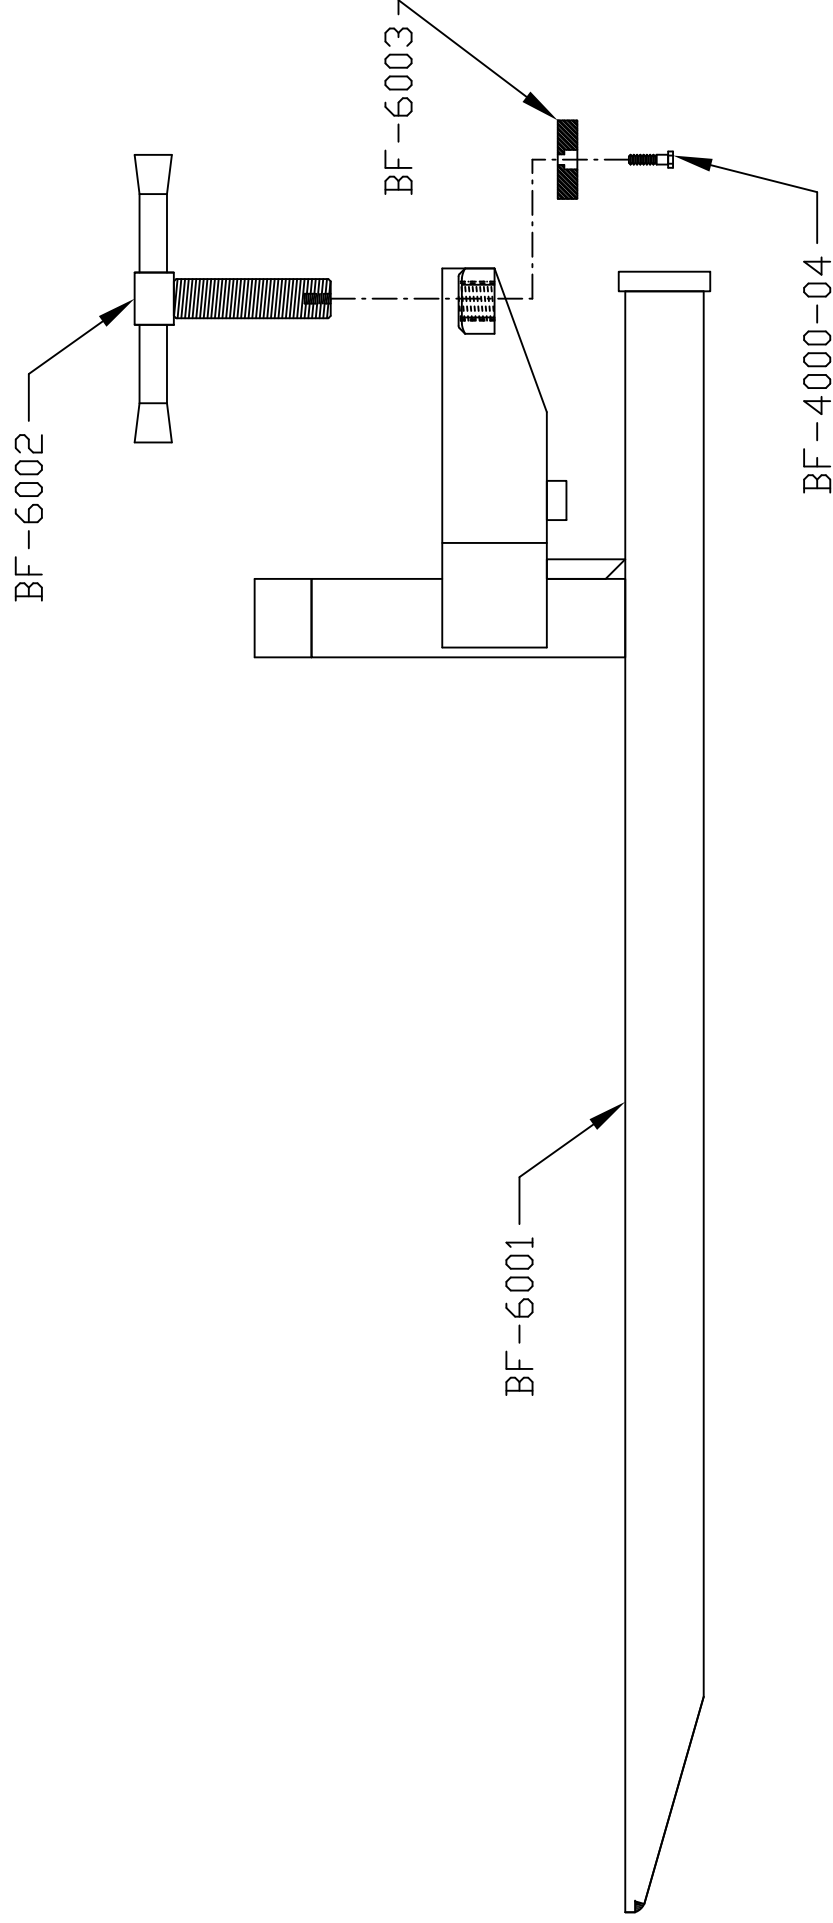

BF-1000/2000 BUCKET FORK ASSEMBLY

NOT SHOWN: BF-1000-05 Decal
BF-2000-05 Decal
BF-CAUT-002 Decal
BF-DANG-001 Decal

BF-3000/4000 BUCKET FORK ASSEMBLY

NOT SHOWN: BF-3000-05 Decal
BF-4000-05 Decal
BF-CAUT-002 Decal
BF-DANG-001 Decal

BF-6000 BUCKET FORK ASSEMBLY

NOT SHOWN: BF-6000-05 Decal
BF-CAUT-002 Decal
BF-DANG-001 Decal

CLAMP-ON BUCKET FORK ASSEMBLIES

BF-1000

ITEM	QTY	PART NO	DESCRIPTION
1	2	BF-1000-01	Fork Only
2	2	BF-1000-02	Handle
3	2	BF-1000-03	Clamp Block
4	2	BF-4000-04	3/8" x 1-1/2" NC Gr. 8 Cap Screw
	2	CF-1000-HEXNUT	1-1/4" x 12 Hex Nut
	1	BF-1000-05	Model # Decal
	1	BF-CAUT-002	Caution 002 - Decal
	1	BF-DANG-001	Danger 001 - Decal

BF-2000

ITEM	QTY	PART NO	DESCRIPTION
1	2	BF-2000-01	Fork Only
2	2	BF-1000-02	Handle
3	2	BF-1000-03	Clamp Block
4	2	BF-4000-04	3/8" x 1-1/2" NC Gr. 8 Cap Screw
	2	CF-1000-HEXNUT	1-1/4" x 12 Hex Nut
	1	BF-2000-05	Model # Decal
	1	BF-CAUT-002	Caution 002 - Decal
	1	BF-DANG-001	Danger 001 - Decal

BF-3000

ITEM	QTY	PART NO	DESCRIPTION
1	2	BF-3000-01	Fork Only
2	2	BF-1000-02	Handle
3	2	BF-1000-03	Clamp Block
4	2	BF-4000-04	3/8" x 1-1/2" NC Gr. 8 Cap Screw
	2	CF-1000-HEXNUT	1-1/4" x 12 Hex Nut
	1	BF-3000-05	Model # Decal
	1	BF-CAUT-002	Caution 002 - Decal
	1	BF-DANG-001	Danger 001 - Decal