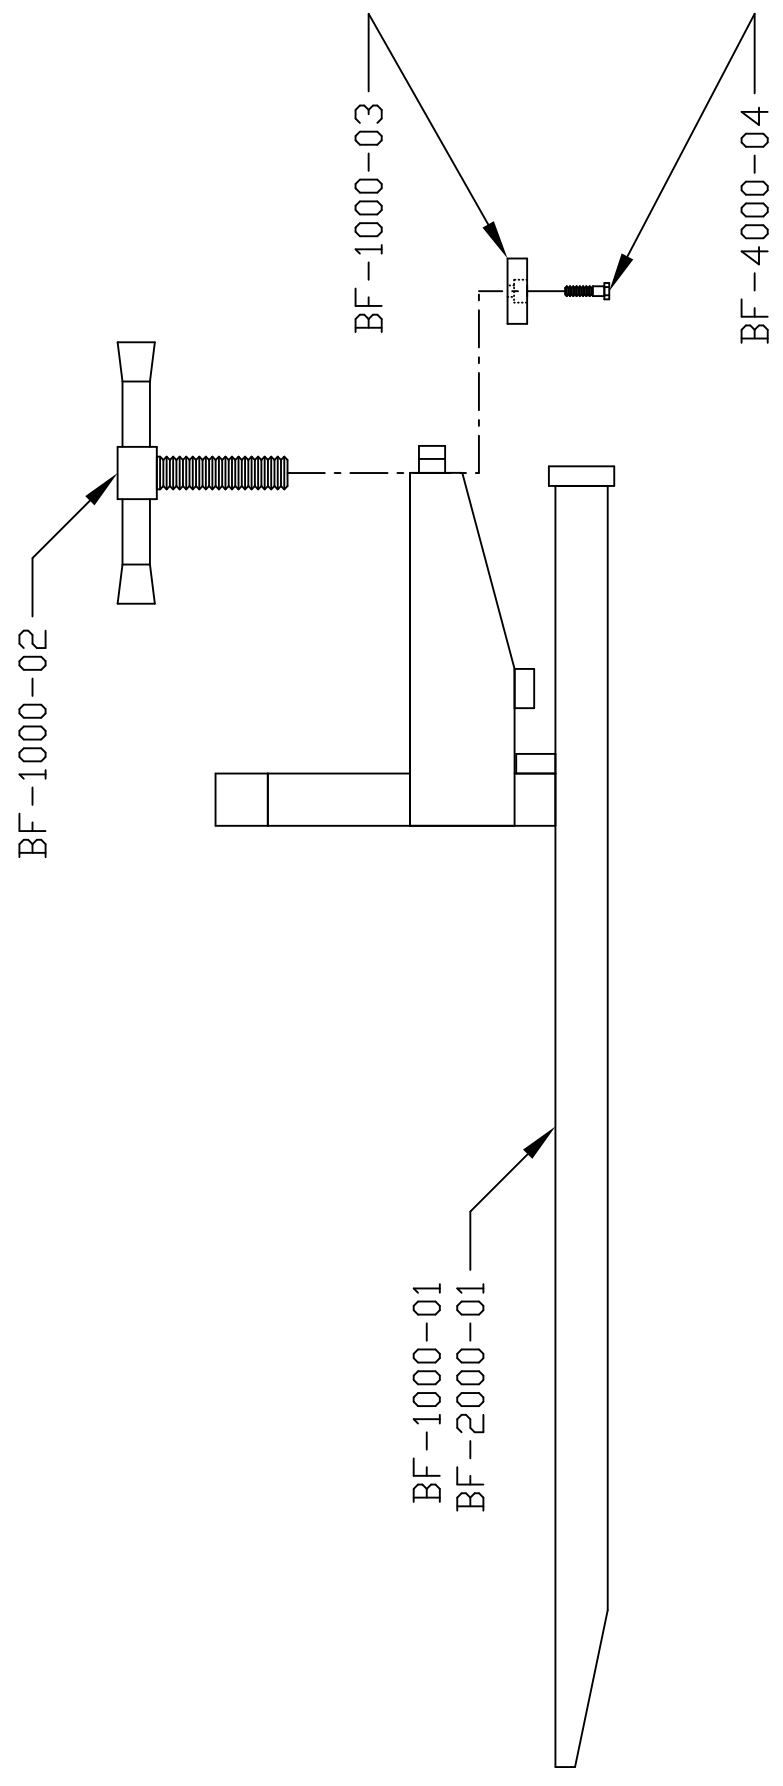

BF-1000/2000 BUCKET FORK ASSEMBLY

NOT SHOWN: BF-1000-05 Decal
BF-2000-05 Decal
BF-CAUT-002 Decal
BF-DANG-001 Decal

BF-3000/4000 BUCKET FORK ASSEMBLY

NOT SHOWN: BF-3000-05 Decal
BF-4000-05 Decal
BF-CAUT-002 Decal
BF-DANG-001 Decal

BF-6000 BUCKET FORK ASSEMBLY

NOT SHOWN: BF-6000-05 Decal
BF-CAUT-002 Decal
BF-DANG-001 Decal

CLAMP-ON BUCKET FORK ASSEMBLIES

BF-1000

ITEM	QTY	PART NO	DESCRIPTION
1	2	BF-1000-01	Fork Only
2	2	BF-1000-02	Handle
3	2	BF-1000-03	Clamp Block
4	2	BF-4000-04	3/8" x 1-1/2" NC Gr. 8 Cap Screw
	2	CF-1000-HEXNUT	1-1/4" x 12 Hex Nut
	1	BF-1000-05	Model # Decal
	1	BF-CAUT-002	Caution 002 - Decal
	1	BF-DANG-001	Danger 001 - Decal

BF-2000

ITEM	QTY	PART NO	DESCRIPTION
1	2	BF-2000-01	Fork Only
2	2	BF-1000-02	Handle
3	2	BF-1000-03	Clamp Block
4	2	BF-4000-04	3/8" x 1-1/2" NC Gr. 8 Cap Screw
	2	CF-1000-HEXNUT	1-1/4" x 12 Hex Nut
	1	BF-2000-05	Model # Decal
	1	BF-CAUT-002	Caution 002 - Decal
	1	BF-DANG-001	Danger 001 - Decal

BF-3000

ITEM	QTY	PART NO	DESCRIPTION
1	2	BF-3000-01	Fork Only
2	2	BF-1000-02	Handle
3	2	BF-1000-03	Clamp Block
4	2	BF-4000-04	3/8" x 1-1/2" NC Gr. 8 Cap Screw
	2	CF-1000-HEXNUT	1-1/4" x 12 Hex Nut
	1	BF-3000-05	Model # Decal
	1	BF-CAUT-002	Caution 002 - Decal
	1	BF-DANG-001	Danger 001 - Decal