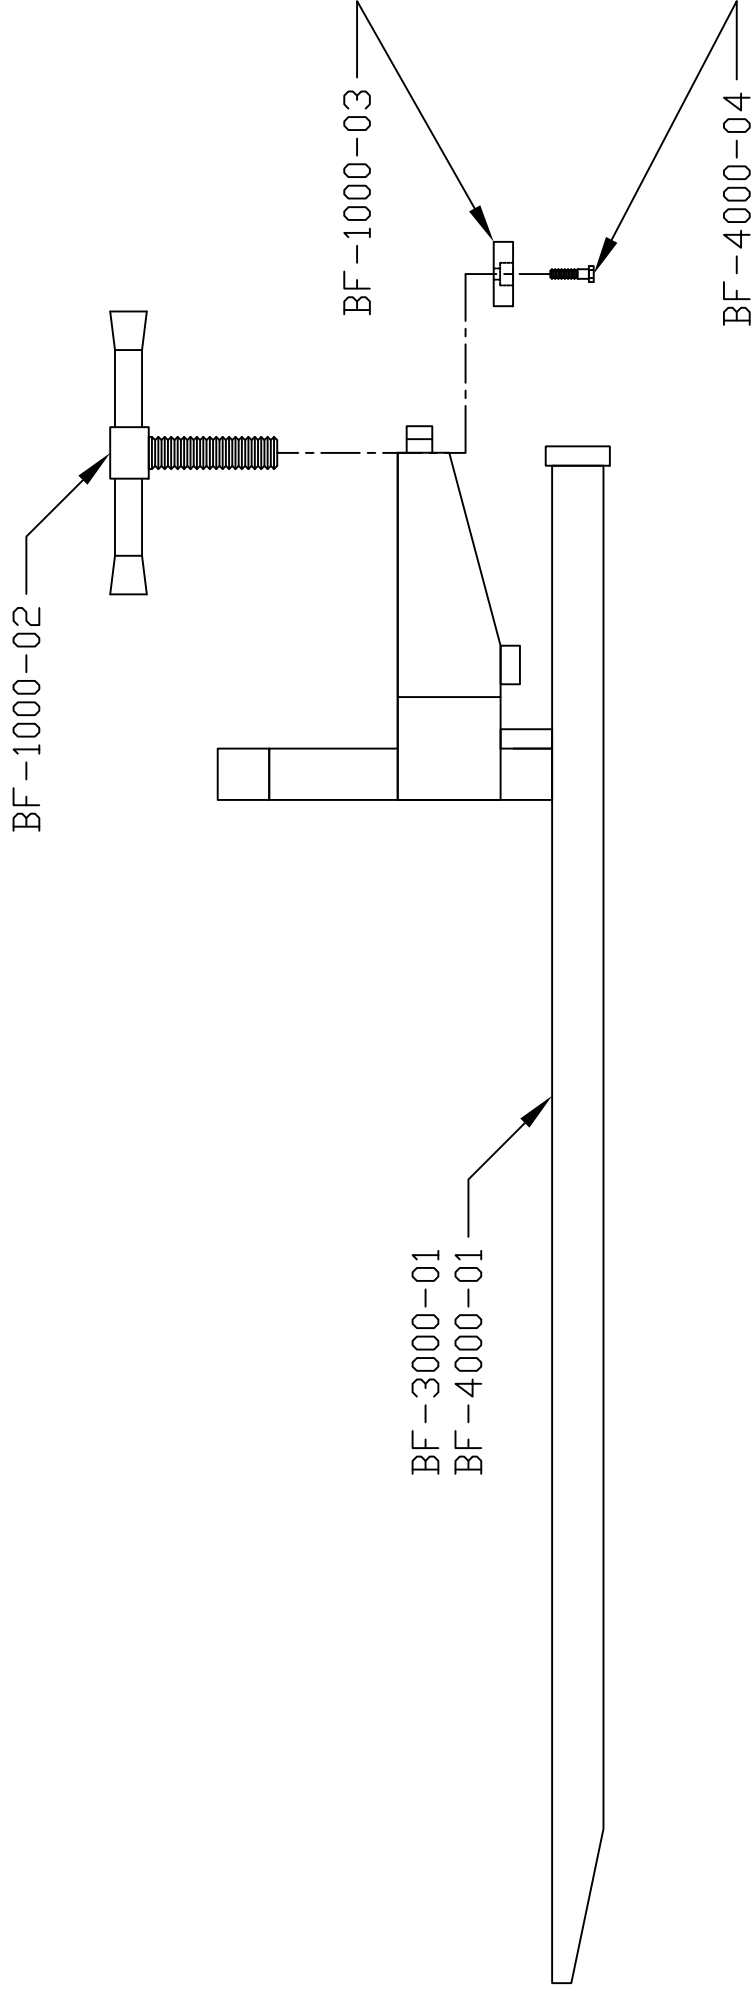

BF-1000/2000 BUCKET FORK ASSEMBLY

NOT SHOWN: BF-1000-05 Decal
BF-2000-05 Decal
BF-CAUT-002 Decal
BF-DANG-001 Decal

BF-3000/4000 BUCKET FORK ASSEMBLY

NOT SHOWN: BF-3000-05 Decal
BF-4000-05 Decal
BF-CAUT-002 Decal
BF-DANG-001 Decal

BF-6000 BUCKET FORK ASSEMBLY

NOT SHOWN: BF-6000-05 Decal
BF-CAUT-002 Decal
BF-DANG-001 Decal

CLAMP-ON BUCKET FORK ASSEMBLIES

BF-1000

ITEM	QTY	PART NO	DESCRIPTION
1	2	BF-1000-01	Fork Only
2	2	BF-1000-02	Handle
3	2	BF-1000-03	Clamp Block
4	2	BF-4000-04	3/8" x 1-1/2" NC Gr. 8 Cap Screw
	2	CF-1000-HEXNUT	1-1/4" x 12 Hex Nut
	1	BF-1000-05	Model # Decal
	1	BF-CAUT-002	Caution 002 - Decal
	1	BF-DANG-001	Danger 001 - Decal

BF-2000

ITEM	QTY	PART NO	DESCRIPTION
1	2	BF-2000-01	Fork Only
2	2	BF-1000-02	Handle
3	2	BF-1000-03	Clamp Block
4	2	BF-4000-04	3/8" x 1-1/2" NC Gr. 8 Cap Screw
	2	CF-1000-HEXNUT	1-1/4" x 12 Hex Nut
	1	BF-2000-05	Model # Decal
	1	BF-CAUT-002	Caution 002 - Decal
	1	BF-DANG-001	Danger 001 - Decal

BF-3000

ITEM	QTY	PART NO	DESCRIPTION
1	2	BF-3000-01	Fork Only
2	2	BF-1000-02	Handle
3	2	BF-1000-03	Clamp Block
4	2	BF-4000-04	3/8" x 1-1/2" NC Gr. 8 Cap Screw
	2	CF-1000-HEXNUT	1-1/4" x 12 Hex Nut
	1	BF-3000-05	Model # Decal
	1	BF-CAUT-002	Caution 002 - Decal
	1	BF-DANG-001	Danger 001 - Decal