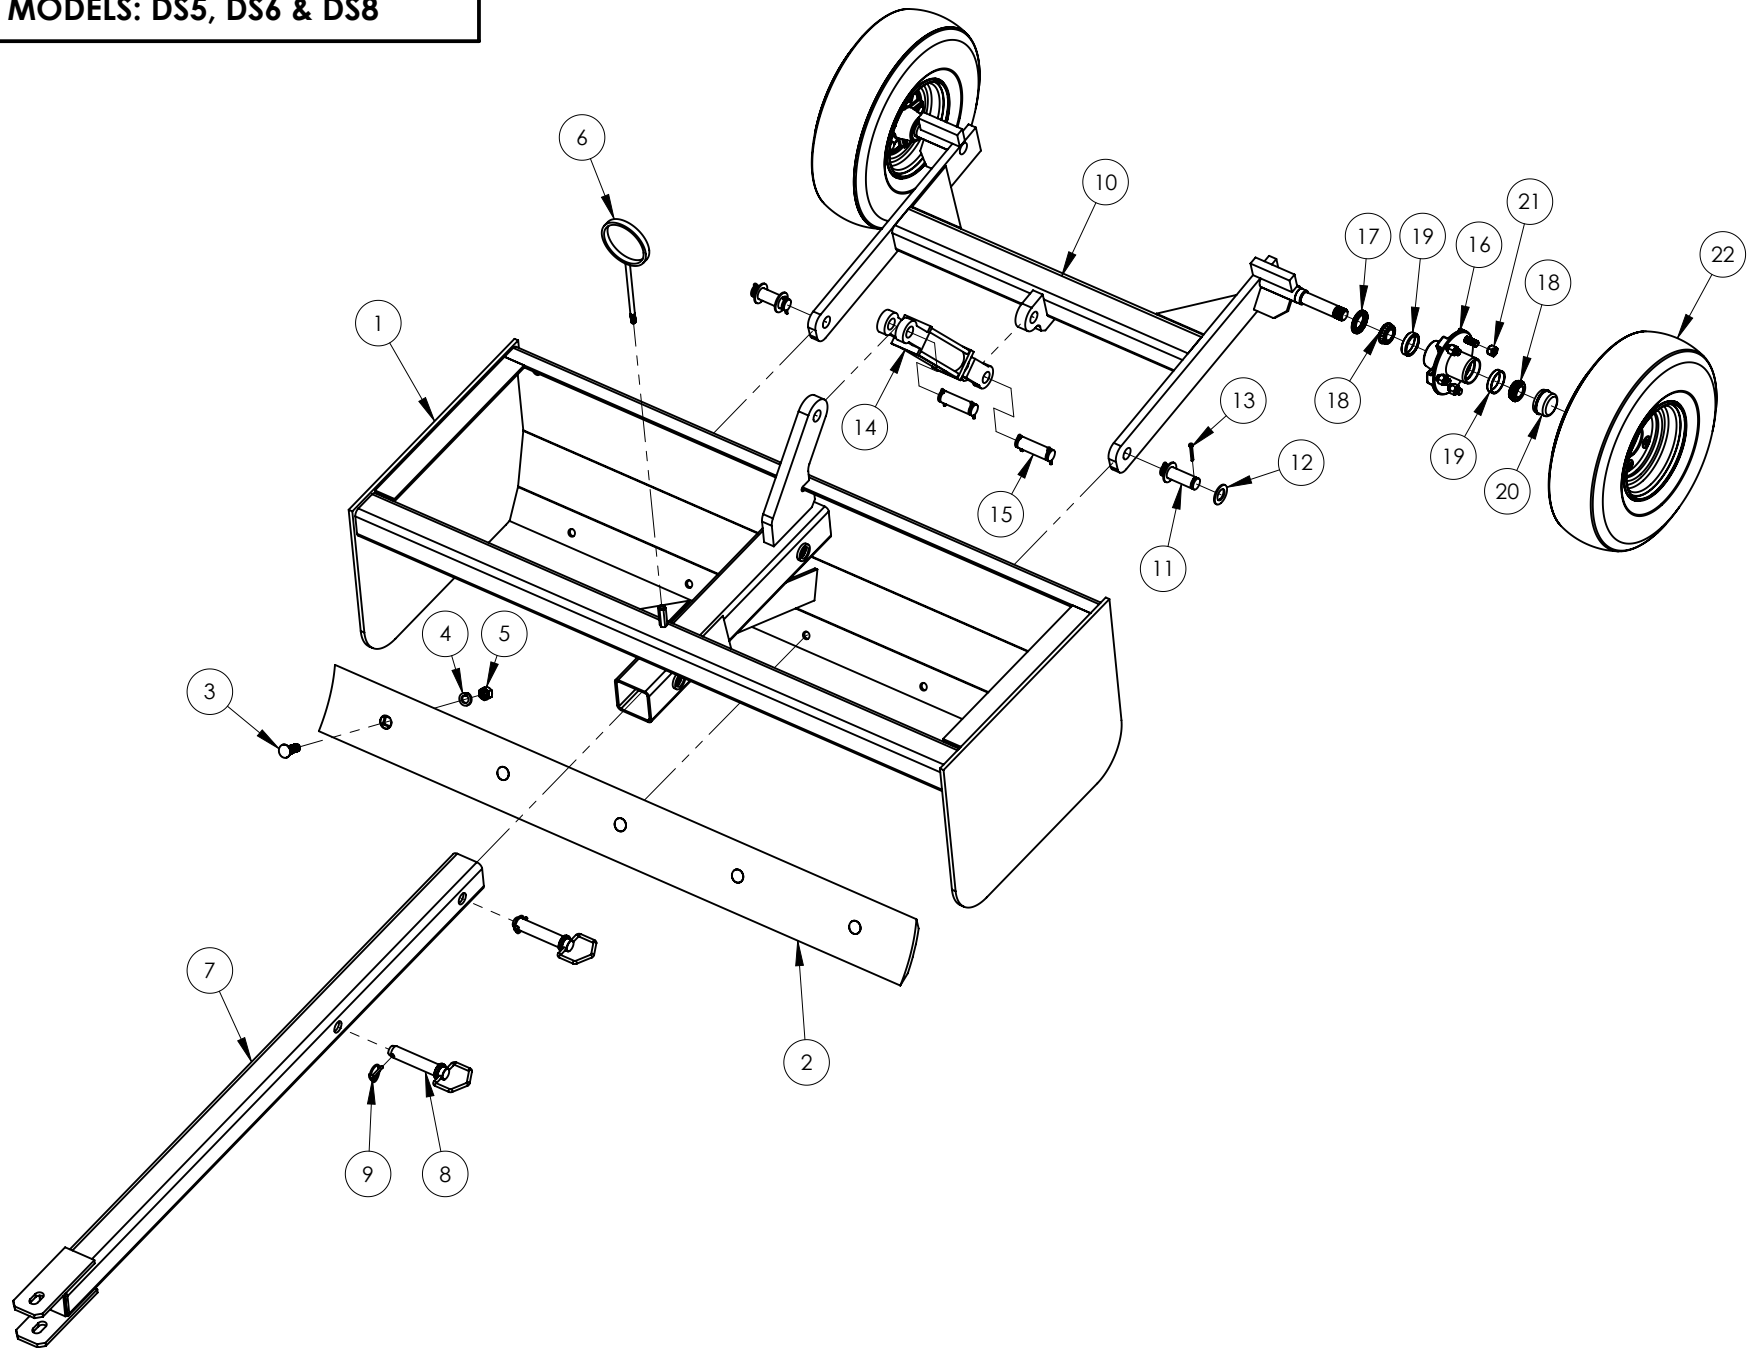

DRAG SCRAPER ASSEMBLY

MODELS: DS5, DS6 & DS8

DRAG SCRAPER ASSEMBLY

MODELS: DS5, DS6, DS7

ITEM	QTY	PART NO	DESCRIPTION
1	1	DS-160996-5	5' Scraper Box Weldment (DS5)
REF	1	DS-160996-6	6' Scraper Box Weldment (DS6) (not shown)
REF	1	DS-160996-7	7' Scraper Box Weldment (DS7) (not shown)
2	1	AV-0205	5' Cutting Edge (DS5)
REF	1	AV-0206	6' Cutting Edge (DS6) (not shown)
REF	1	AV-0207	7' Cutting Edge (DS7) (not shown)
3	5,6,7	014-302-1	5/8" x 2" NC Plow Bolt
4	5,6,7	072-013-1	5/8" Lock Washer
5	5,6,7	056-107-1	5/8" NC Hex Nut
6	1	DS-107	Hose Guide
7	1	DS-160998	Tongue Weldment
8	2	P71051C	Hitch Pin
9	2	P7919	3/16" Lynch Pin
10	1	DS-160997	Landing Gear Weldment
11	2	P7729	1" Pivot Pin
12	4	073-413-1	1" Flat Washer
13	4	HR-0159	3/16" x 1-1/2" Cotter Pin
14	1	HR-0107	2" x 6" Hydraulic Cylinder
15	2	HR-0317	Cylinder Pin - 1" w/Keepers
16	2	008-259-05	545 Hub w/Bearing Races
17	2	3163	Hub Seal (SL-122-1)
18	4	3164	Bearing L44643
19	4	3165	Race L44610
20	2	3169	Grease Cap (021-003-00)
21	10	3170	1/2" Lug Nut
22	2	570C-08545	Wheel & Tire
REF	2	3167	1" Slotted Nut (006-001-00) (not shown)
REF	2	3168	Cotter Pin (19-2) (not shown)