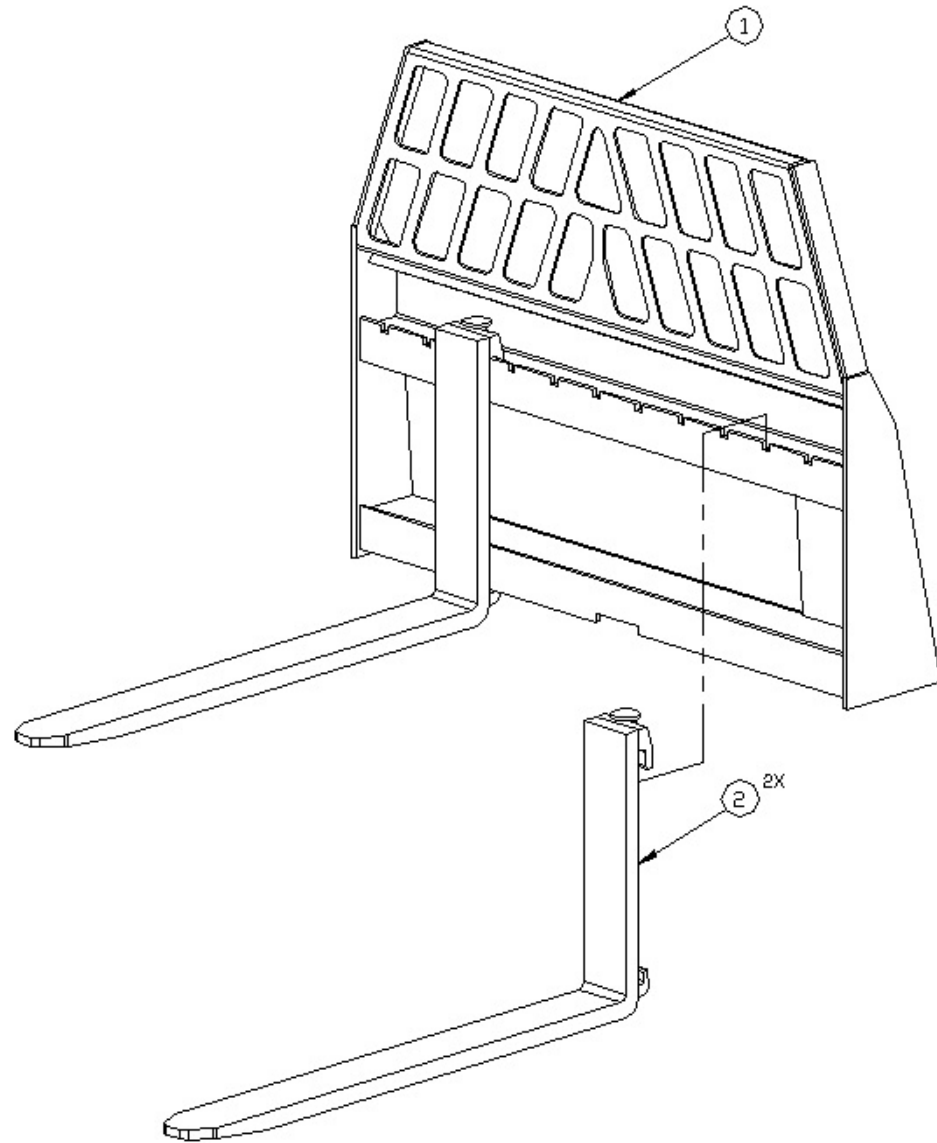

SSF-3542 (3548) FRONT LOADER ASSEMBLY