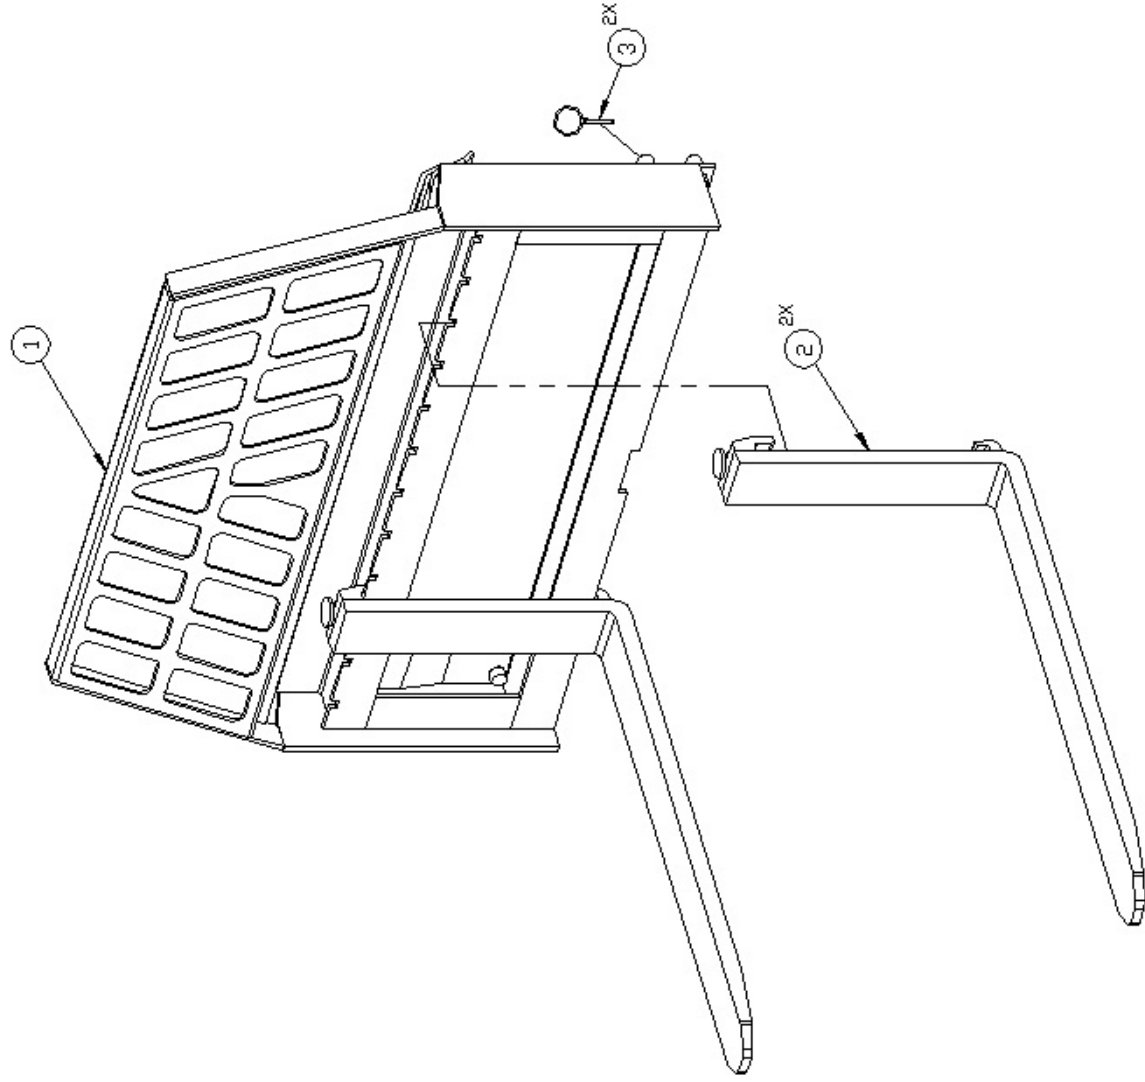

JLF-3542 (3548) FRONT LOADER ASSEMBLY