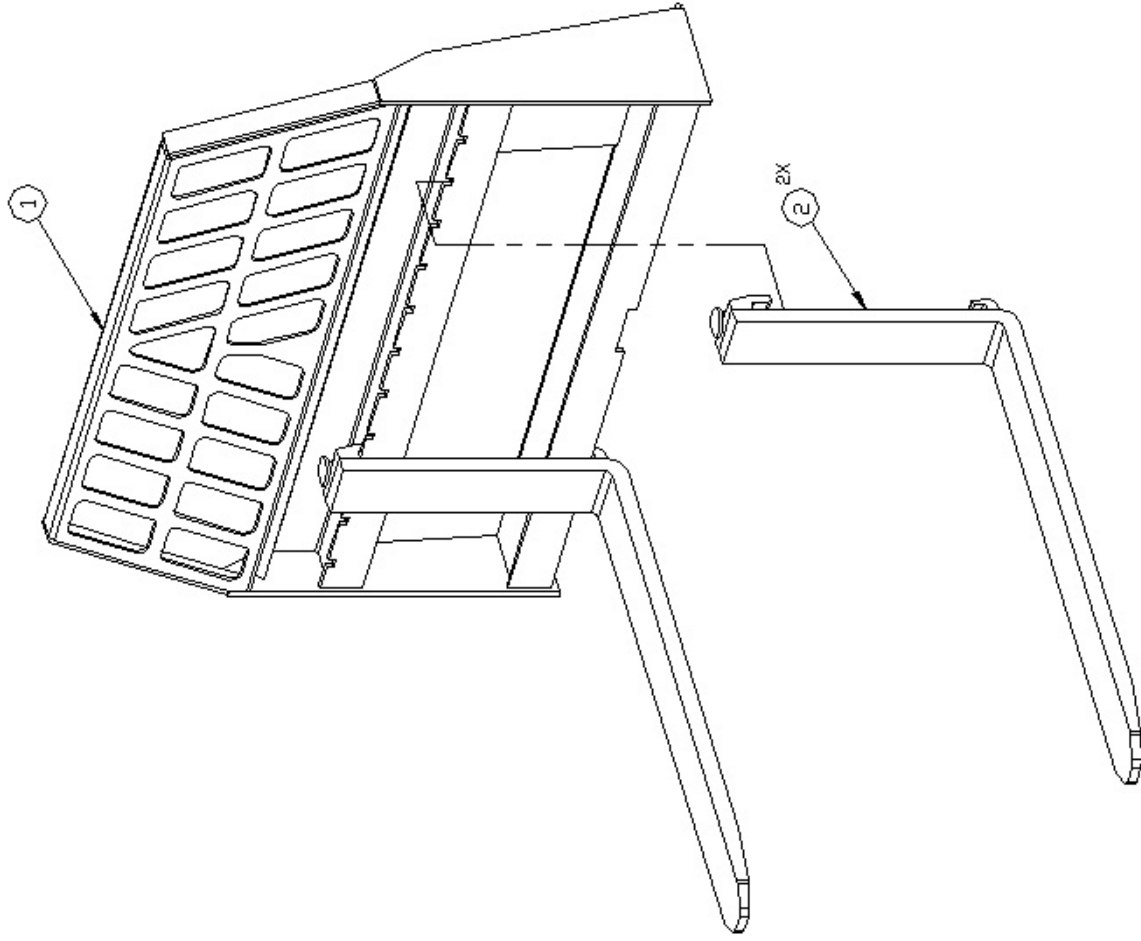

SSF-3542 (3548) FRONT LOADER ASSEMBLY