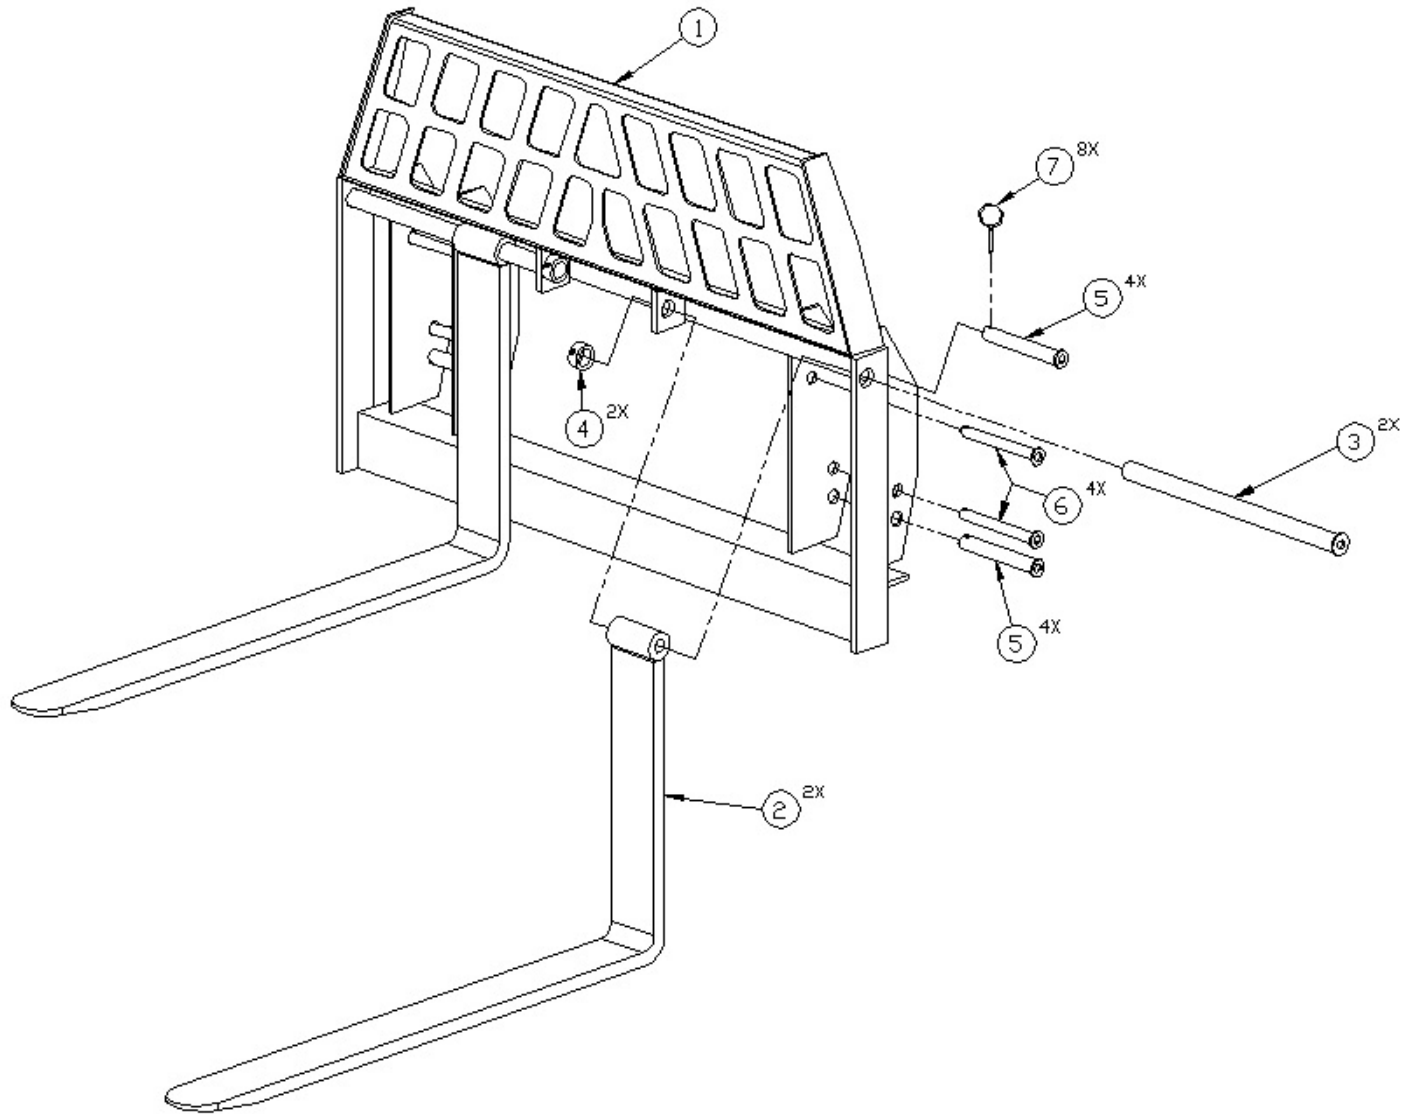

ULF-1200 FRONT LOADER ASSEMBLY

ITEM	QTY	PART NO	DESCRIPTION
1	1	ULF-1201	Frame Assembly
1	1	BFLA - 1201U	Gearmore Frame Assembly (not shown)
2	2	FLA -1202	Fork Assembly
3	2	FLA -2005	1-1/4" X 20" Fork Rod
4	2	FLA -1209	1-1/4" Set Collar
5	4	FLA -2006	1" Pin
6	4	FLA -1204	3/4" Pin
7	8		3/16" Lynch Pin
8	1	CAUT-002	Caution Decal
9	1	DANG-001	Danger Decal

JLF-1200 FRONT LOADER ASSEMBLY

JLF-3542 (3548) FRONT LOADER ASSEMBLY

SSF-3542 (3548) FRONT LOADER ASSEMBLY

ULF-1200 FRONT LOADER ASSEMBLY

ATTACHMENTS
YAKIMA WA

ULF-3542 (3548) FRONT LOADER ASSEMBLY