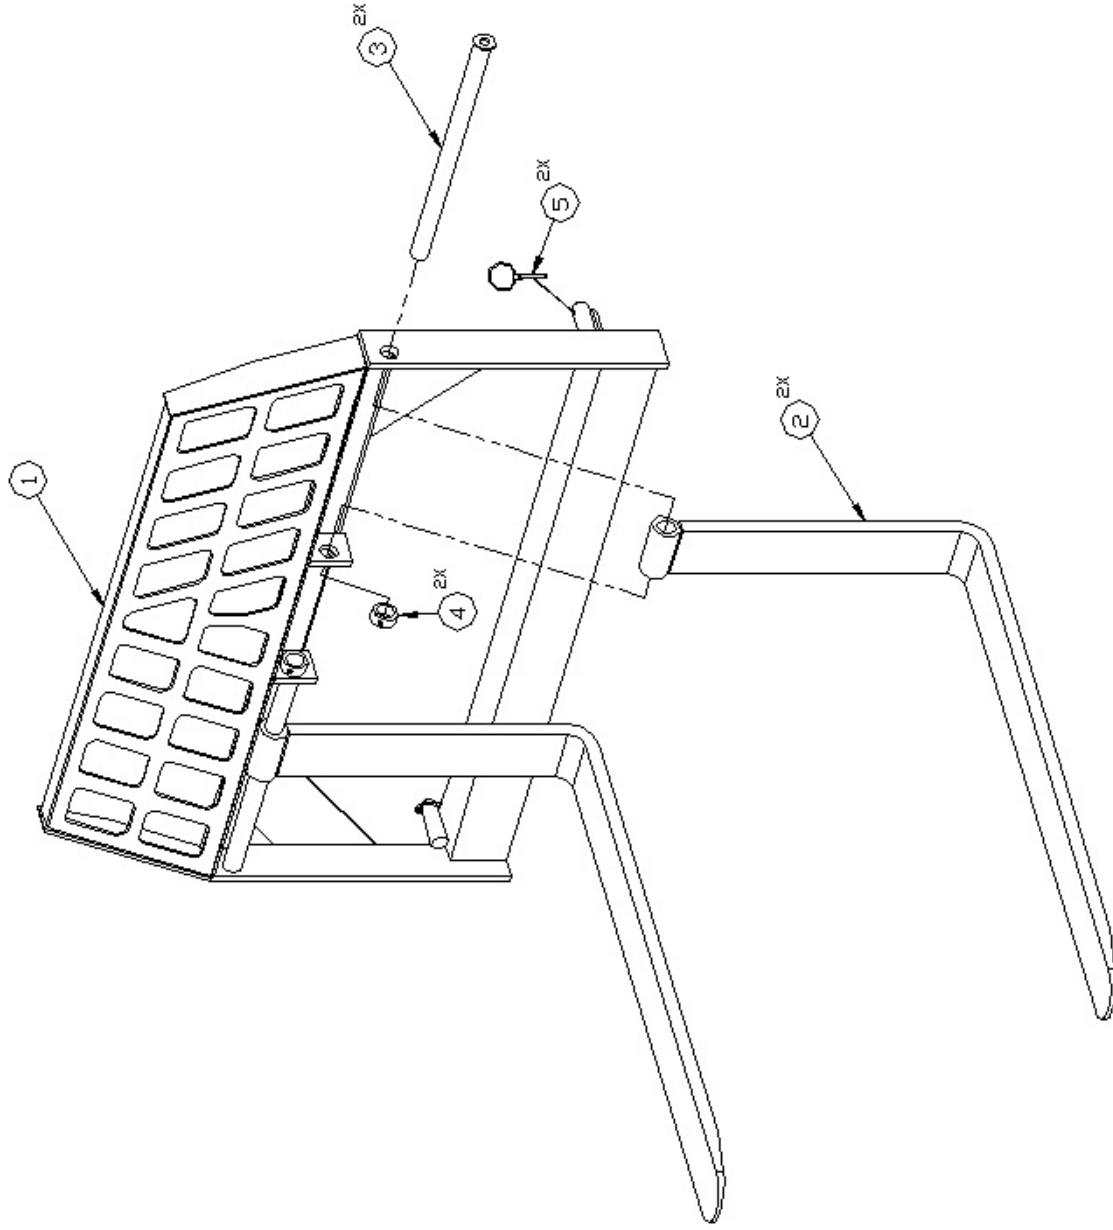

ULF-1200 FRONT LOADER ASSEMBLY

ITEM	QTY	PART NO	DESCRIPTION
1	1	ULF-1201	Frame Assembly
1	1	BFLA - 1201U	Gearmore Frame Assembly (not shown)
2	2	FLA -1202	Fork Assembly
3	2	FLA -2005	1-1/4" X 20" Fork Rod
4	2	FLA -1209	1-1/4" Set Collar
5	4	FLA -2006	1" Pin
6	4	FLA -1204	3/4" Pin
7	8		3/16" Lynch Pin
8	1	CAUT-002	Caution Decal
9	1	DANG-001	Danger Decal

JLF-1200 FRONT LOADER ASSEMBLY