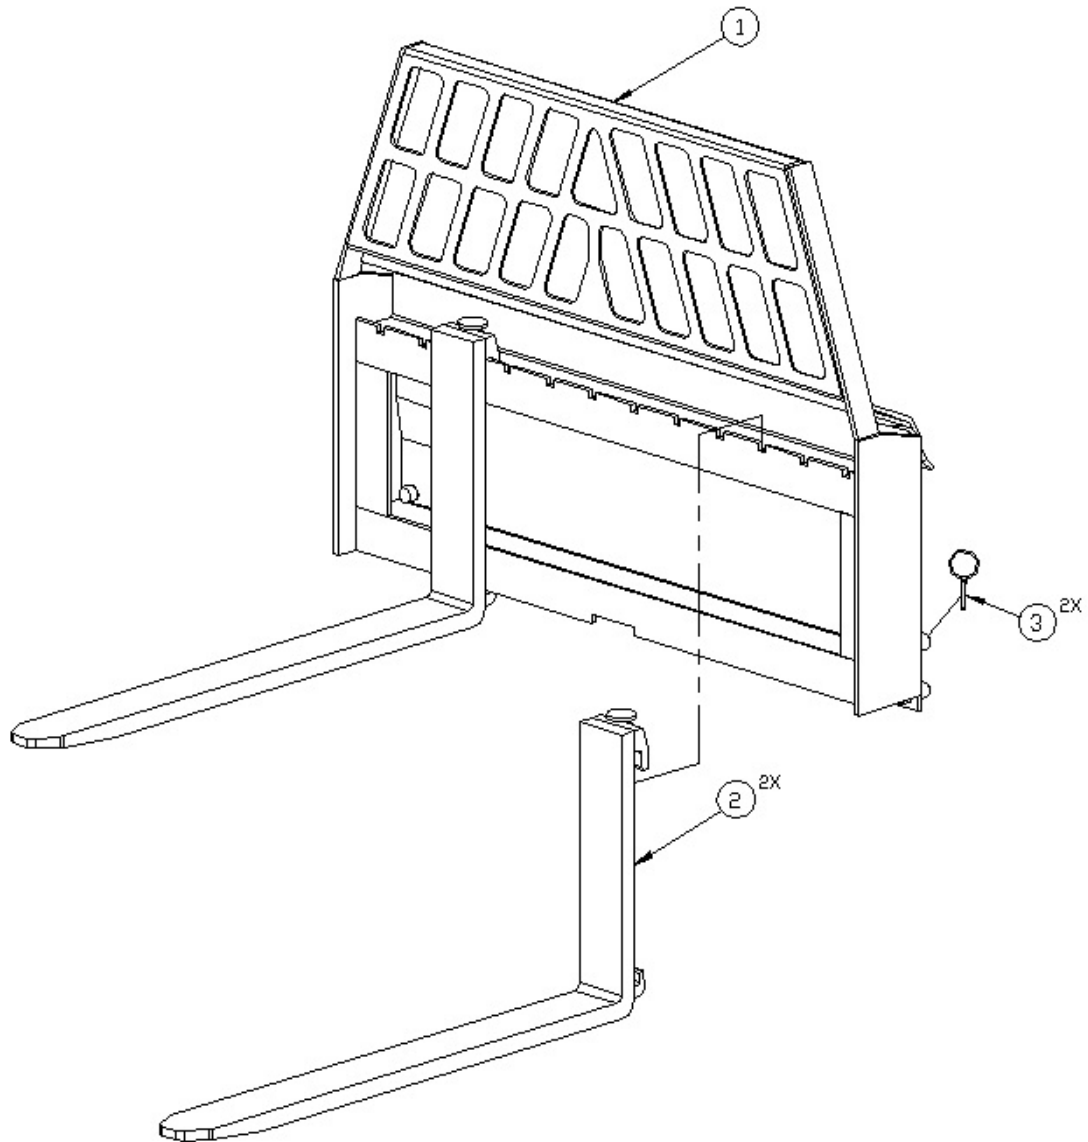

JLF-3542 (3548) FRONT LOADER ASSEMBLY