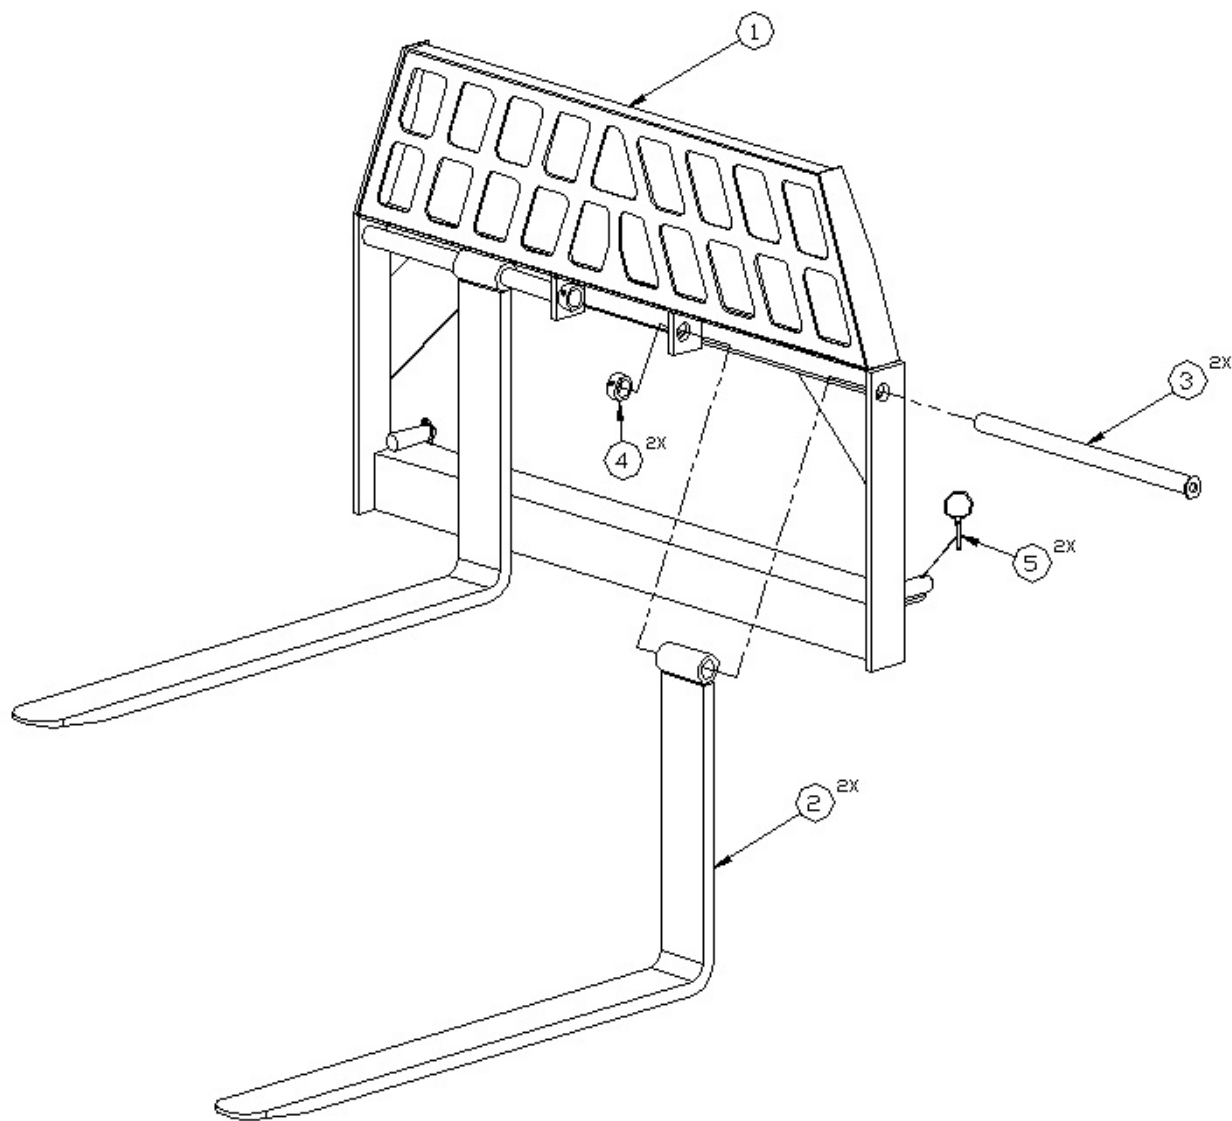

ULF-1200 FRONT LOADER ASSEMBLY

ITEM	QTY	PART NO	DESCRIPTION
1	1	ULF-1201	Frame Assembly
1	1	BFLA - 1201U	Gearmore Frame Assembly (not shown)
2	2	FLA -1202	Fork Assembly
3	2	FLA -2005	1-1/4" X 20" Fork Rod
4	2	FLA -1209	1-1/4" Set Collar
5	4	FLA -2006	1" Pin
6	4	FLA -1204	3/4" Pin
7	8		3/16" Lynch Pin
8	1	CAUT-002	Caution Decal
9	1	DANG-001	Danger Decal

JLF-1200 FRONT LOADER ASSEMBLY