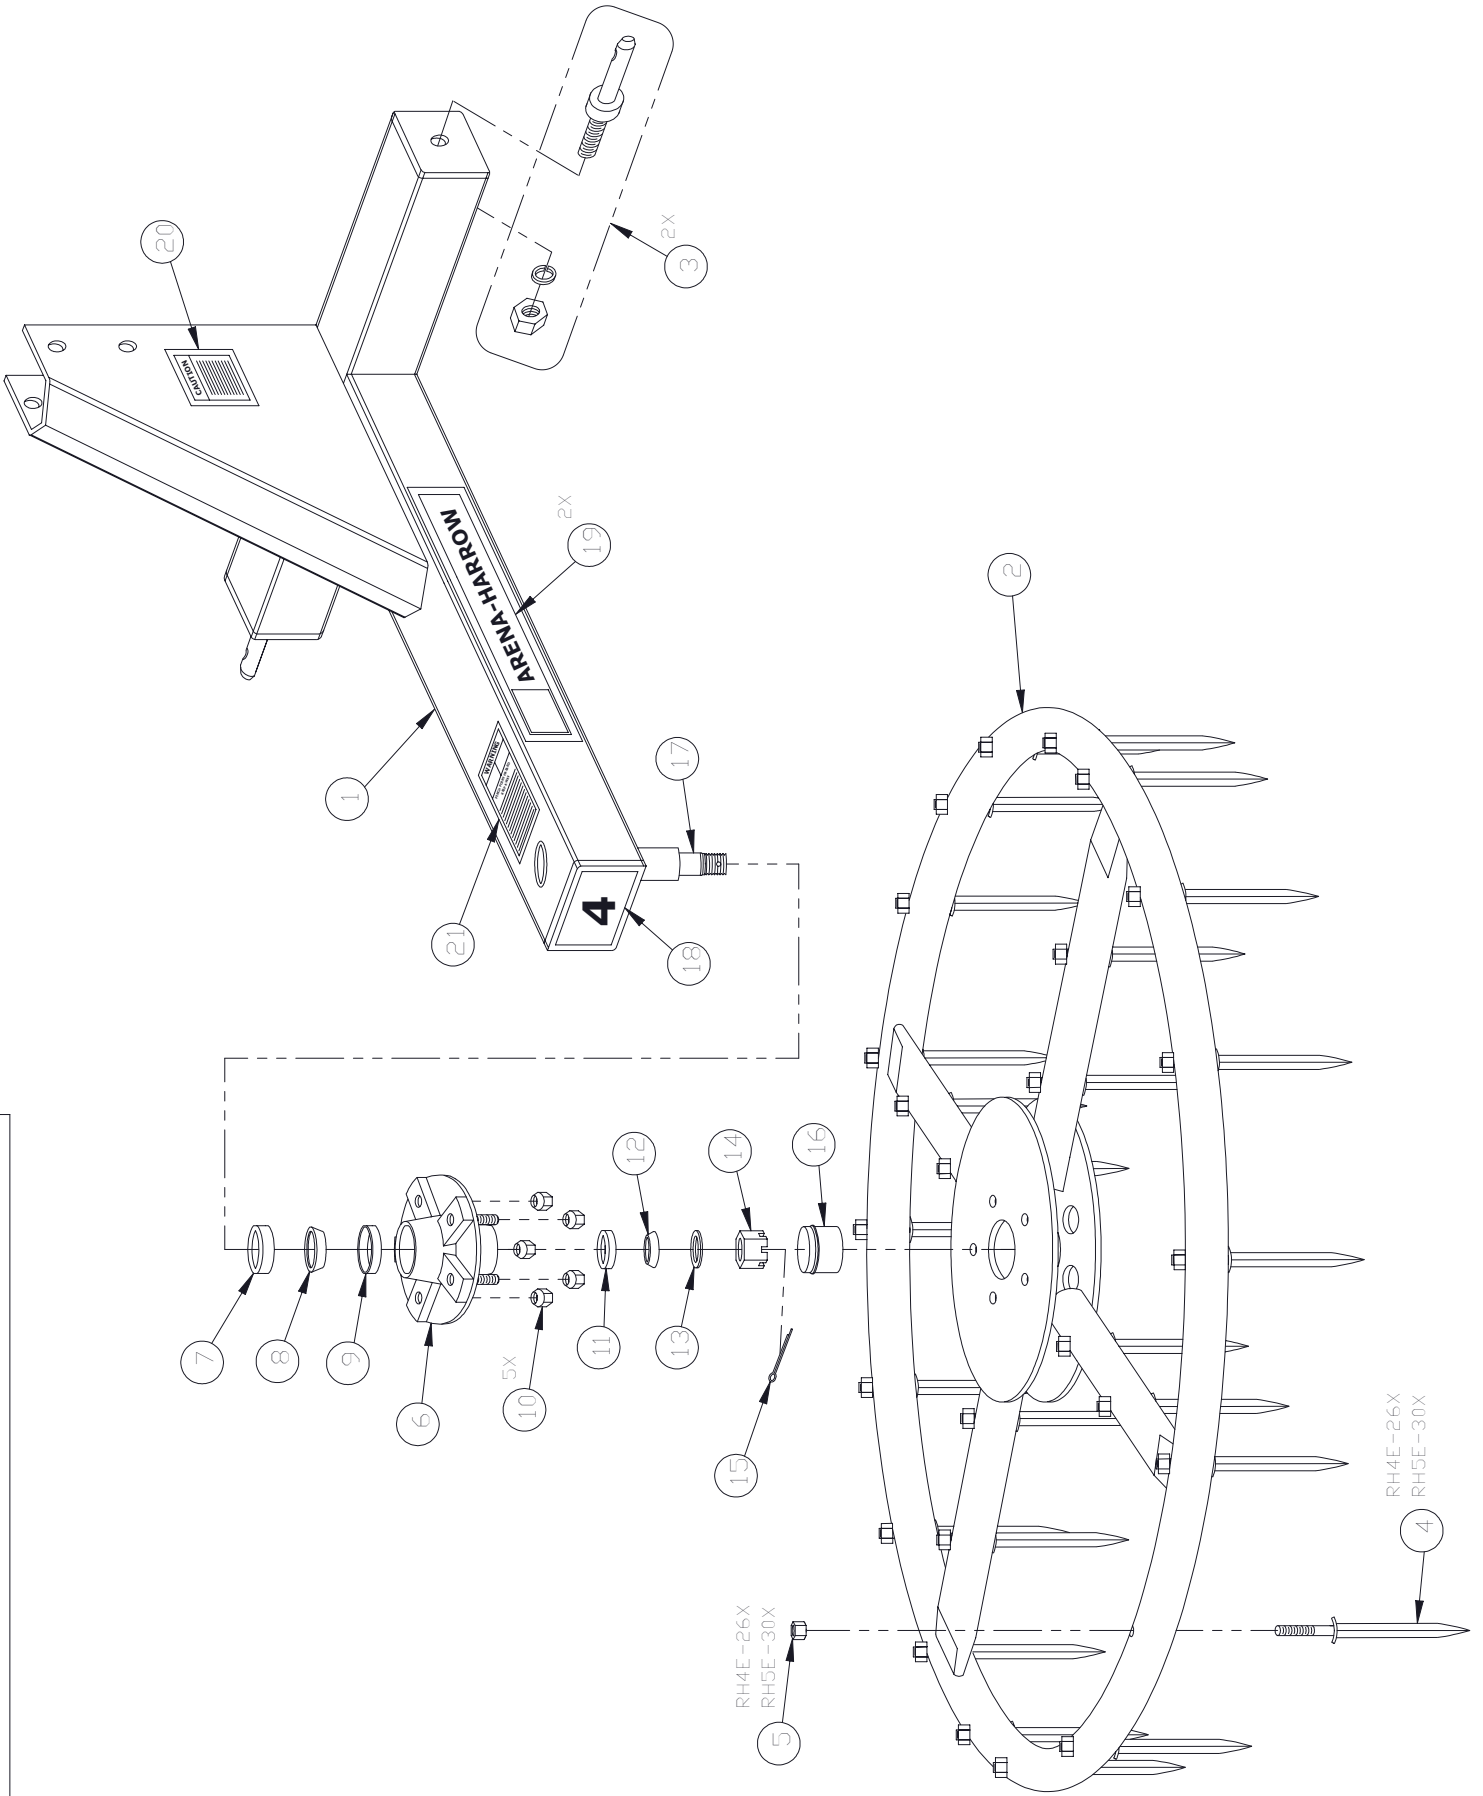

RHE-ECONOMY ROTARY HARROW ASSEMBLY

ECONOMY ROTARY HARROW ASSEMBLY
RH4E and RH5E

ITEM	QTY	PART NO	DESCRIPTION
1	1	RHE-2400	A-Frame Assembly
2	1	RHE-2200	4' Ring Assembly
2	1	RHE-2300	5' Ring Assembly (not shown)
3	2	RHE-0406	P-728 Hitch Pin
4	26-30	RHE-0204	7/16" Spike
5	26-30	RHE-0205	7/16" NC Rev. Lock Nut
6	1	RHE-0408	5 Bolt Ag. Hub, Complete
7	1	RHE-0409	Seal
8	1	RHE-0410	Inner Bearing
9	1	RHE-0411	Inner Race
10	5	RHE-0412	1/2" NF Lug Nut
11	1	RHE-0413	Outer Race
12	1	RHE-0414	Outer Bearing
13	1	RHE-0415	Washer
14	1	RHE-0416	Slotted Nut
15	1	RHE-0417	Cotter Pin
16	1	RHE-0418	Grease Cap
17	1	RHE-0419	Ag Spindle
	1	CP-0034	Plastic Cap 3" x 3" (not shown)
18	1	RHE-0420	RH4E Decal
18	1	RHE-0421	RH5E Decal (not shown)
19	2	RHE-0422	Arena-Harrow Decal
20	1	CAUT-001	Caution Decal
21	1	WARN-001	Warning Decal