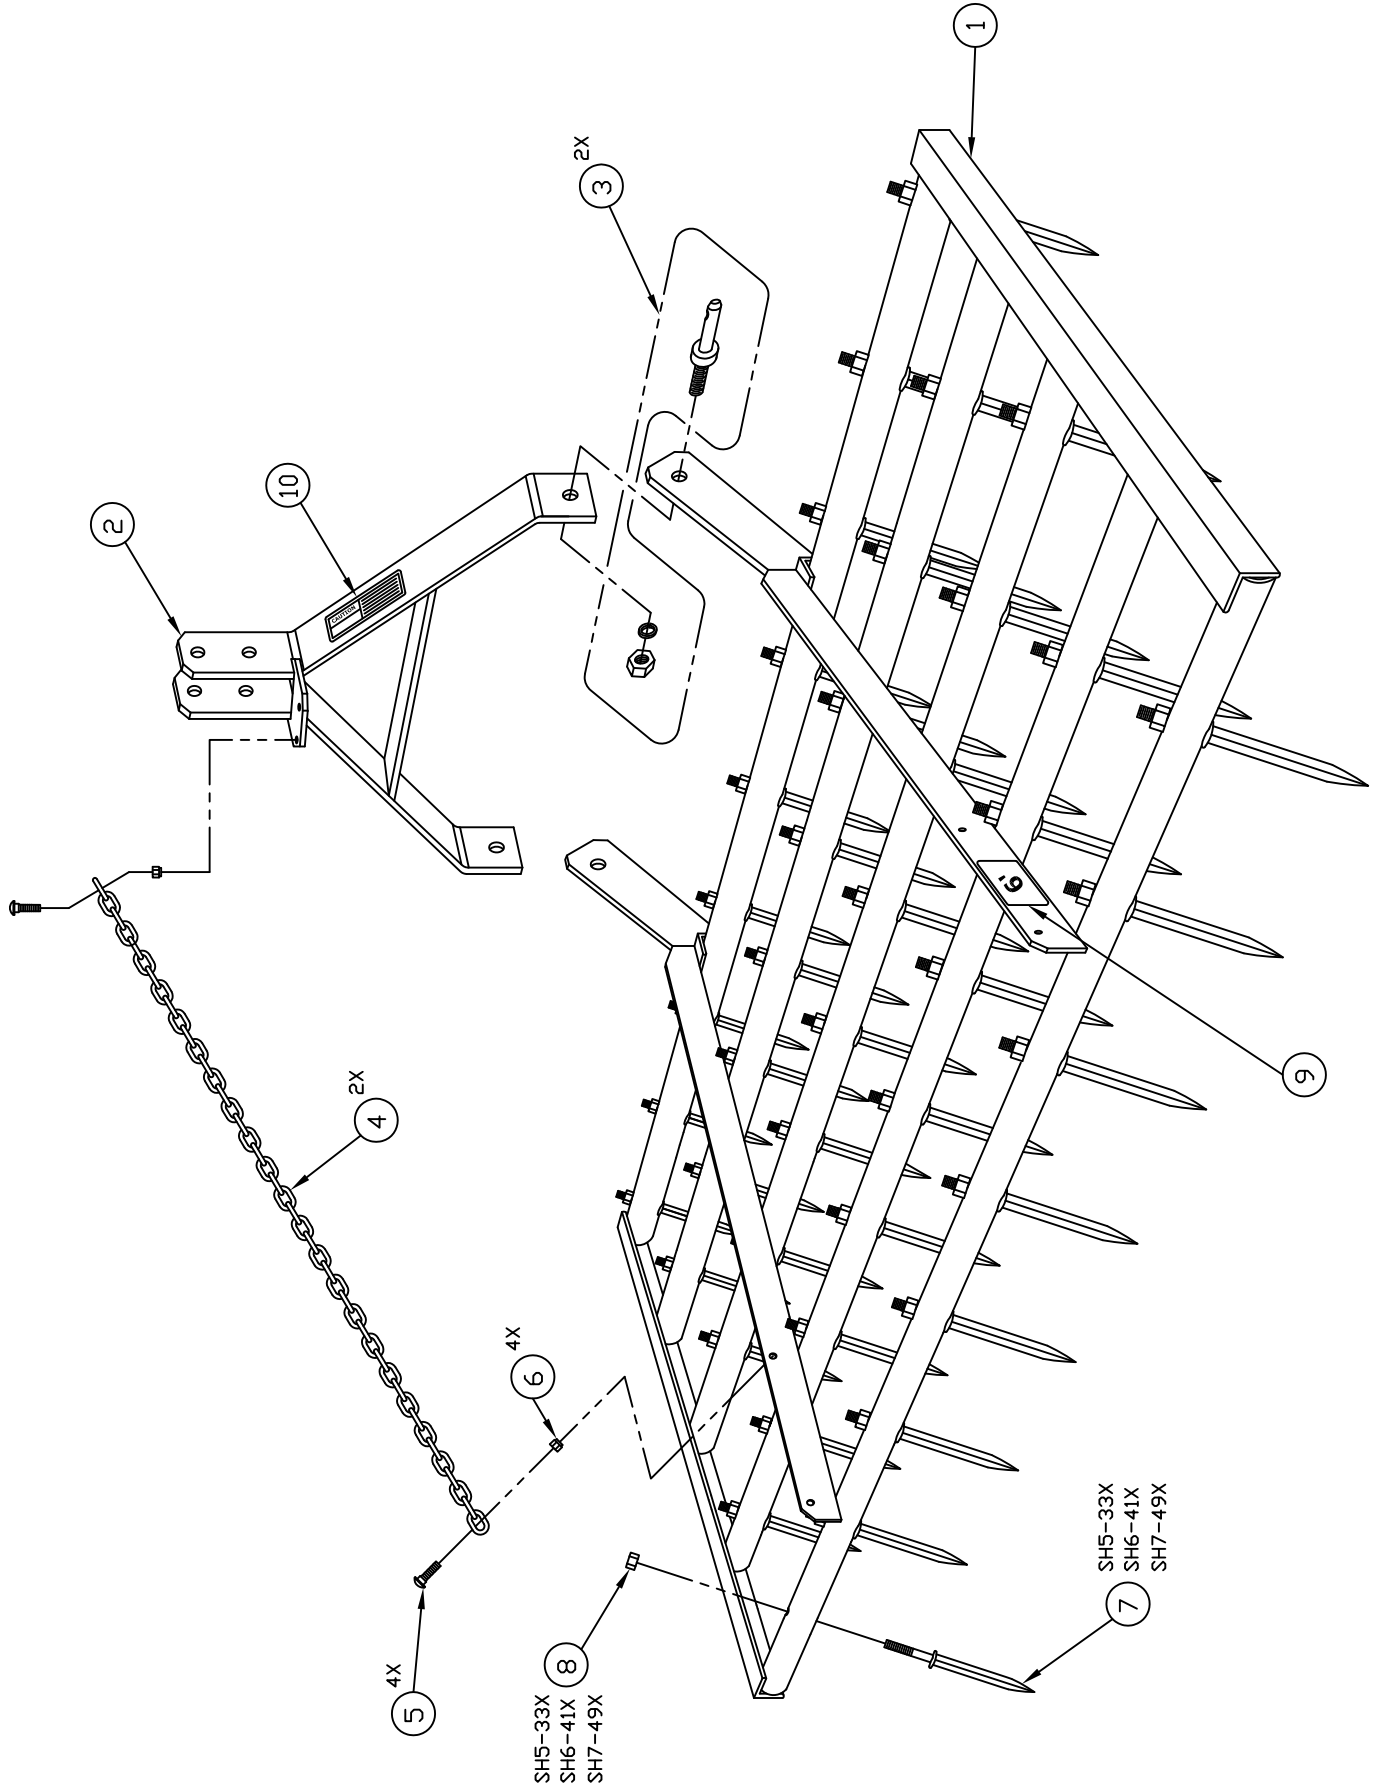

SH-SPIKE TOOTH HARROW ASSEMBLY

SPIKE TOOTH HARROW ASSEMBLY
SH5, SH6, & SH7

ITEM	QTY	PART NO	DESCRIPTION
1	1	SH-2005	5' Main Frame Assembly (not shown)
1	1	SH-2006	6' Main Frame Assembly
1	1	SH-2007	7' Main Frame Assembly (not shown)
2	1	SH-1500	A-Frame Assembly
	1	SH-118	3/4" x 4" NC Gr. 5 Cap Screw w/Nylock Nut
	1	SH-119	Top Link Bushing
3	2	SH-123	P-728 Hitch Pin
4	2	SH-124	3/16" Proof Coil Chain -- 40" Long
5	4	SH-125	3/8" x 1-1/2" NC Carriage Bolt
6	4	SH-126	3/8" NC Nylock Nut
7	33-41-49	SH-127	7/16" Spike (560218)
8	33-41-49	SH-128	7/16" NC Rev. Lock Nut
9	1	SH-129	5' Size Decal (not shown)
9	1	SH-130	6' Size Decal
9	1	SH-131	7' Size Decal (not shown)
10	1	CAUT-003	Caution Decal