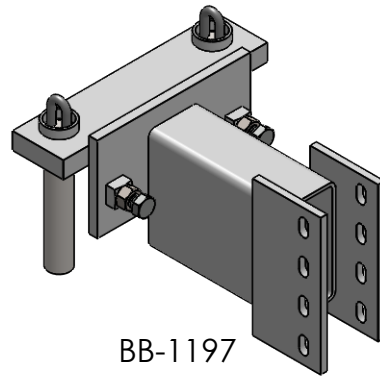

Spray Boom Tractor Mounts

BB-1195
For Carraro 9400

BB-1197
For New Holland T4030V, T4040V & T4050V
w/Weight Bracket

BB-1198
For New Holland T4030F, T4040F & T4050F
w/Weight Bracket

TR-1211-1
For Carraro TGF-9900

BB-2130
John Deere - All Models
Fiat TN90
Fiat TN 55, 65, 75 Standard Series
Fiat TN 65, 75, 75V, 80, 80V
Fiat TN75, 80, 90 Super Steer
Fiat 3830
Fiat 4000 Series
Ford 4000 Series - California Front Axle
Heston Series
New Holland T4030F, T4040F, T4050F

BB-2150
For Kubota 65, 75, 8200, M5N-091, M5N-111, M4N-071 & Massey

BB-2160
For New Holland TC30, T1510, T1520 & T1530

ATTACHMENTS
YAKIMA WA