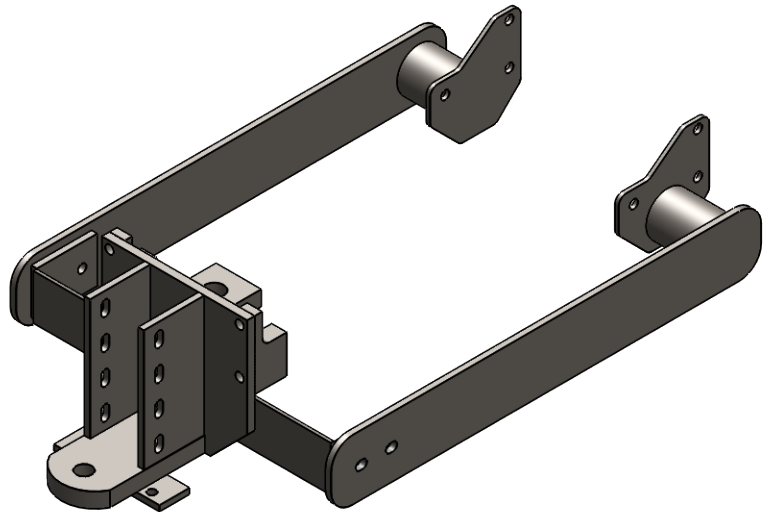

Spray Boom Tractor Mounts

BB-1195
For Carraro 9400

BB-1197
For New Holland T4030V, T4040V & T4050V
w/Weight Bracket

BB-1198
For New Holland T4030F, T4040F & T4050F
w/Weight Bracket

TR-1211-1
For Carraro TGF-9900

BB-2130
John Deere - All Models
Fiat TN90
Fiat TN 55, 65, 75 Standard Series
Fiat TN 65, 75, 75V, 80, 80V
Fiat TN75, 80, 90 Super Steer
Fiat 3830
Fiat 4000 Series
Ford 4000 Series - California Front Axle
Heston Series
New Holland T4030F, T4040F, T4050F

BB-2150
For Kubota 65, 75, 8200, M5N-091, M5N-111, M4N-071 & Massey

BB-2160
For New Holland TC30, T1510, T1520 & T1530

ATTACHMENTS
YAKIMA WA