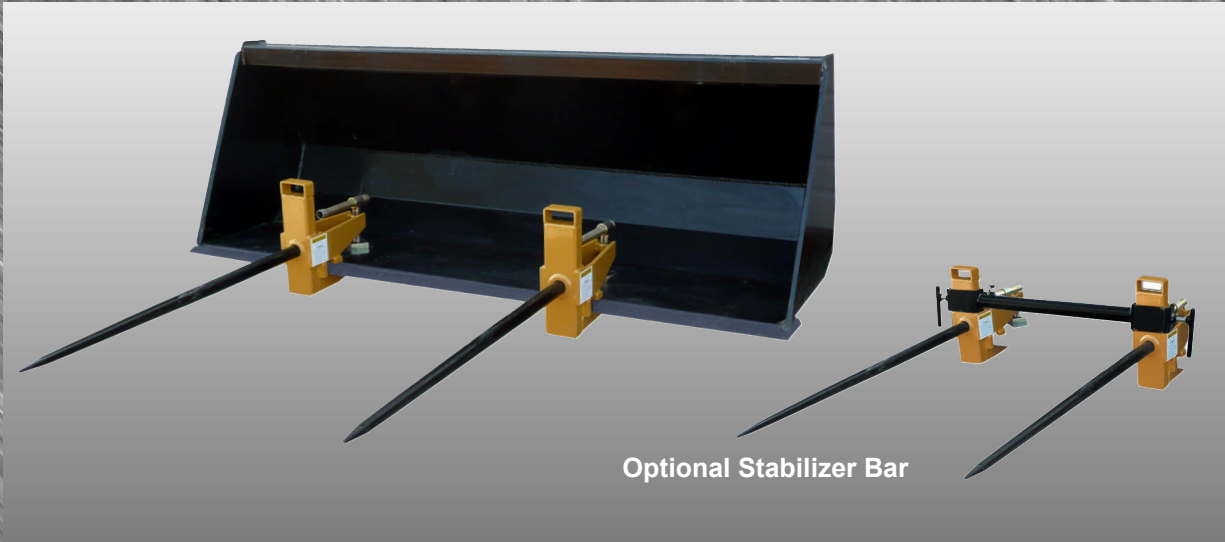

## CLAMP-ON BALE SPEAR

Optional Stabilizer Bar

**CBS SERIES CLAMP-ON BALE SPEAR** mounts easily in seconds to most loader buckets without using tools. Tapered bolt-in spear for easy bale penetration. Available in 3000 lb.capacity. Slidable handle allows spear to be mounted in most positions on the bucket, such as next to the side or back of the bucket. Spear is equipped with handles for ease in mounting and handling. Spear has a safety rating of two times the stated capacity.

Models	Capacity	Tine Length	Lip Thickness	Size	Weight
CBS-3000	3000 lbs.	41-1/2"	1-1/4"	1-5/8"	136 lbs.
BFS-4000	Bale Spear Stabilizer, adj., stabilizes width of CBS-3000 from 27" to 45"				28 lbs.

***Innovative, Rugged & Labor Saving Attachments***