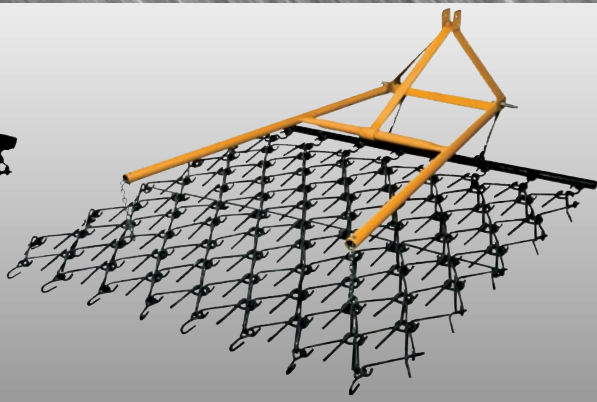

HARROW DRAWBARS / CARRIERS

PULL TYPE SERIES

3-PT. LIFTABLE SERIES

HARROW DRAWBARS are designed for 7/16" and 1/2" flexible blanket harrow sections. Pull type drawbars are available in 4', 5', 6', 8', and 12' widths. 24' drawbar is available in a kit form, requires one adapter kit and two 12' drawbars to complete. 3-point liftable harrow drawbars are available in 4', 6' and 8' sizes and are designed for 4' x 4', 6' x 6' and 8' x 6' harrow sections. (Harrow not included)

Model 302P Subcompact Harrow Carrier

Models	Description	Weight
D4	4' Pull Type Drawbar w/ 5 eyes	26
D5	5' Pull Type Drawbar w/ 6 eyes	30
D6	6' Pull Type Drawbar w/ 8 eyes	36
D8	8' Pull Type Drawbar w/ 10 eyes	50
D10	10' Pull Type Drawbar w/ 13 eyes	60
D12	12' Pull Type Drawbar w/ 16 eyes	70
D1D	Adapter Kit makes 24' Drawbar. Requires two 12' Drawbars	3
302P	3-point Carriers for 4' x 4' Harrow	70
303P	3-point Carriers for 6' x 6' Harrow - Quick Hitch Compatible	96
306P	3-point Carriers for 8' x 6' Harrow - Quick Hitch Compatible	105

Innovative, Rugged & Labor Saving Attachments